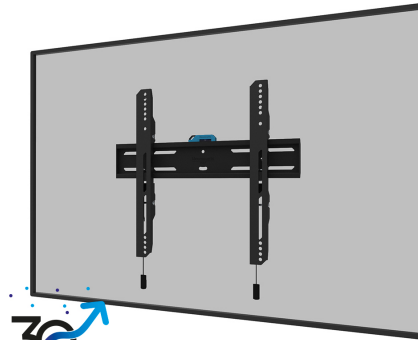

WL30S-850BL14

NEOMOUNTS WL30S-850BL14 TV MOUNT WALL 40-75" - FIXED - LOCKABLE - FAST INSTALLATION

SPECIFICATIONS

GENERAL

Min. screen size*	40
Max. screen size*	75
Max. weight	50
Screens	1
Distance to wall	3,3 cm
VESA maximum	400x400 mm
VESA minimum	100x100 mm

FUNCTIE

Type	Fixed
Height adjustment	2 cm
Lockable	Lockable - Security screw included
Height	42,5 cm
Width	48,4 cm
Depth	3,3 cm
Adjustment type	Micro adjustment

INFORMATION

Series	LEVEL 850
Color	Black
Main material	Steel
Warranty	5 year

Part of

[Click here](#)

Neomounts

Neomounts LEVEL-850 WL30S-850BL14 Fixed TV mount wall - 40-75" - max 50 kg - VESA 100x100-400x400 - d 3,3 cm - level adjustment - lockable (incl. security screw, excl. lock) - Rapid Install-model incl. fixing template - black

The Neomounts WL30S-850BL14 LEVEL is a fixed wall mount for flat screens up to 75" with a maximum weight capacity of 50 kg. Height and level adjustment is available for the perfect installation.

The LEVEL-850 wall mount has a depth of 3,3 cm and is suitable for screens that meet VESA hole pattern 100x100 to 400x400mm. It is possible to lock the wall mount using the included anti-theft screw or a padlock (not included).