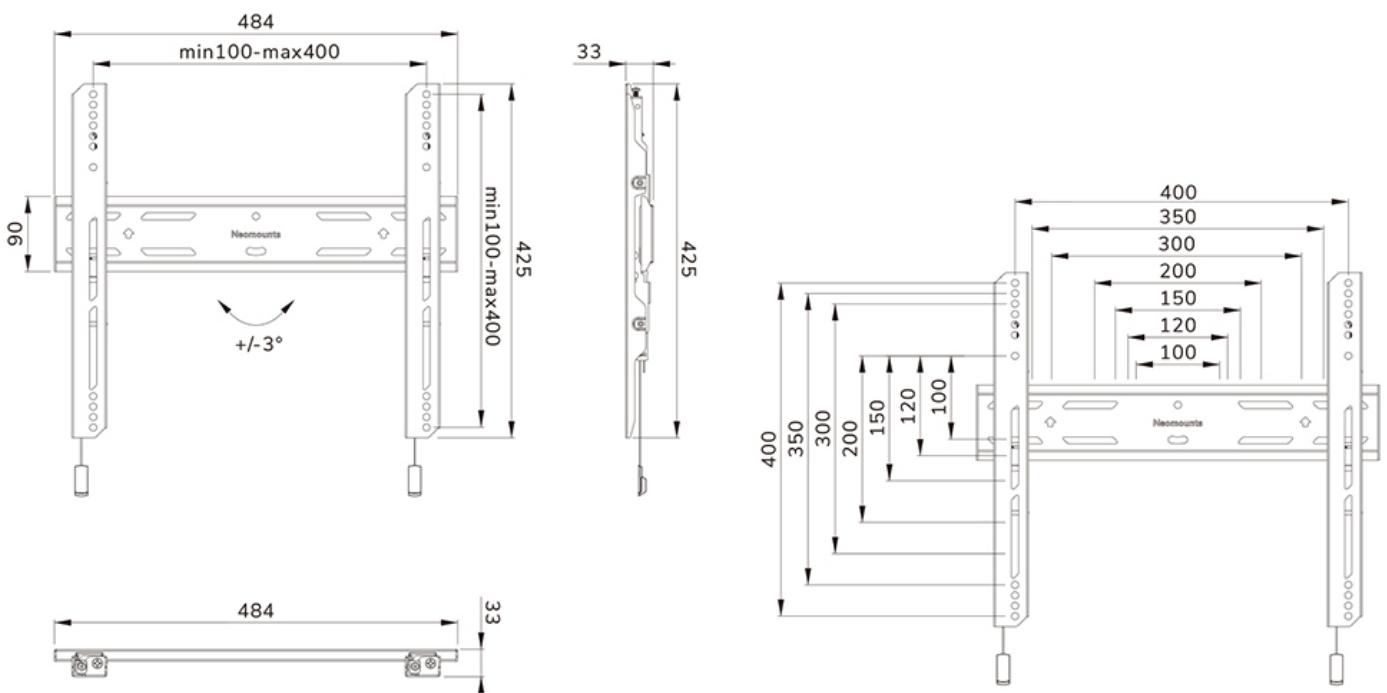

FUNCTIE

Type	Fixed
Height adjustment	2 cm
Lockable	Lockable - Security screw included
Height	42,5 cm
Width	48,4 cm
Depth	3,3 cm
Adjustment type	Micro adjustment

INFORMATION

Series	LEVEL 850
Color	Black
Main material	Steel
Warranty	5 year

Part of

[Click here](#)

Neomounts

Neomounts LEVEL-850 WL30S-850BL14 Fixed TV mount wall - 40-75" - max 50 kg - VESA 100x100-400x400 - d 3,3 cm - level adjustment - lockable (incl. security screw, excl. lock) - Rapid Install-model incl. fixing template - black

The Neomounts WL30S-850BL14 LEVEL is a fixed wall mount for flat screens up to 75" with a maximum weight capacity of 50 kg. Height and level adjustment is available for the perfect installation.

The LEVEL-850 wall mount has a depth of 3,3 cm and is suitable for screens that meet VESA hole pattern 100x100 to 400x400mm. It is possible to lock the wall mount using the included anti-theft screw or a padlock (not included).

WL30S-850BL14

NEOMOUNTS WL30S-850BL14 TV MOUNT WALL
40-75" - FIXED - LOCKABLE - FAST INSTALLATION

Neomounts

Measuring unit: mm