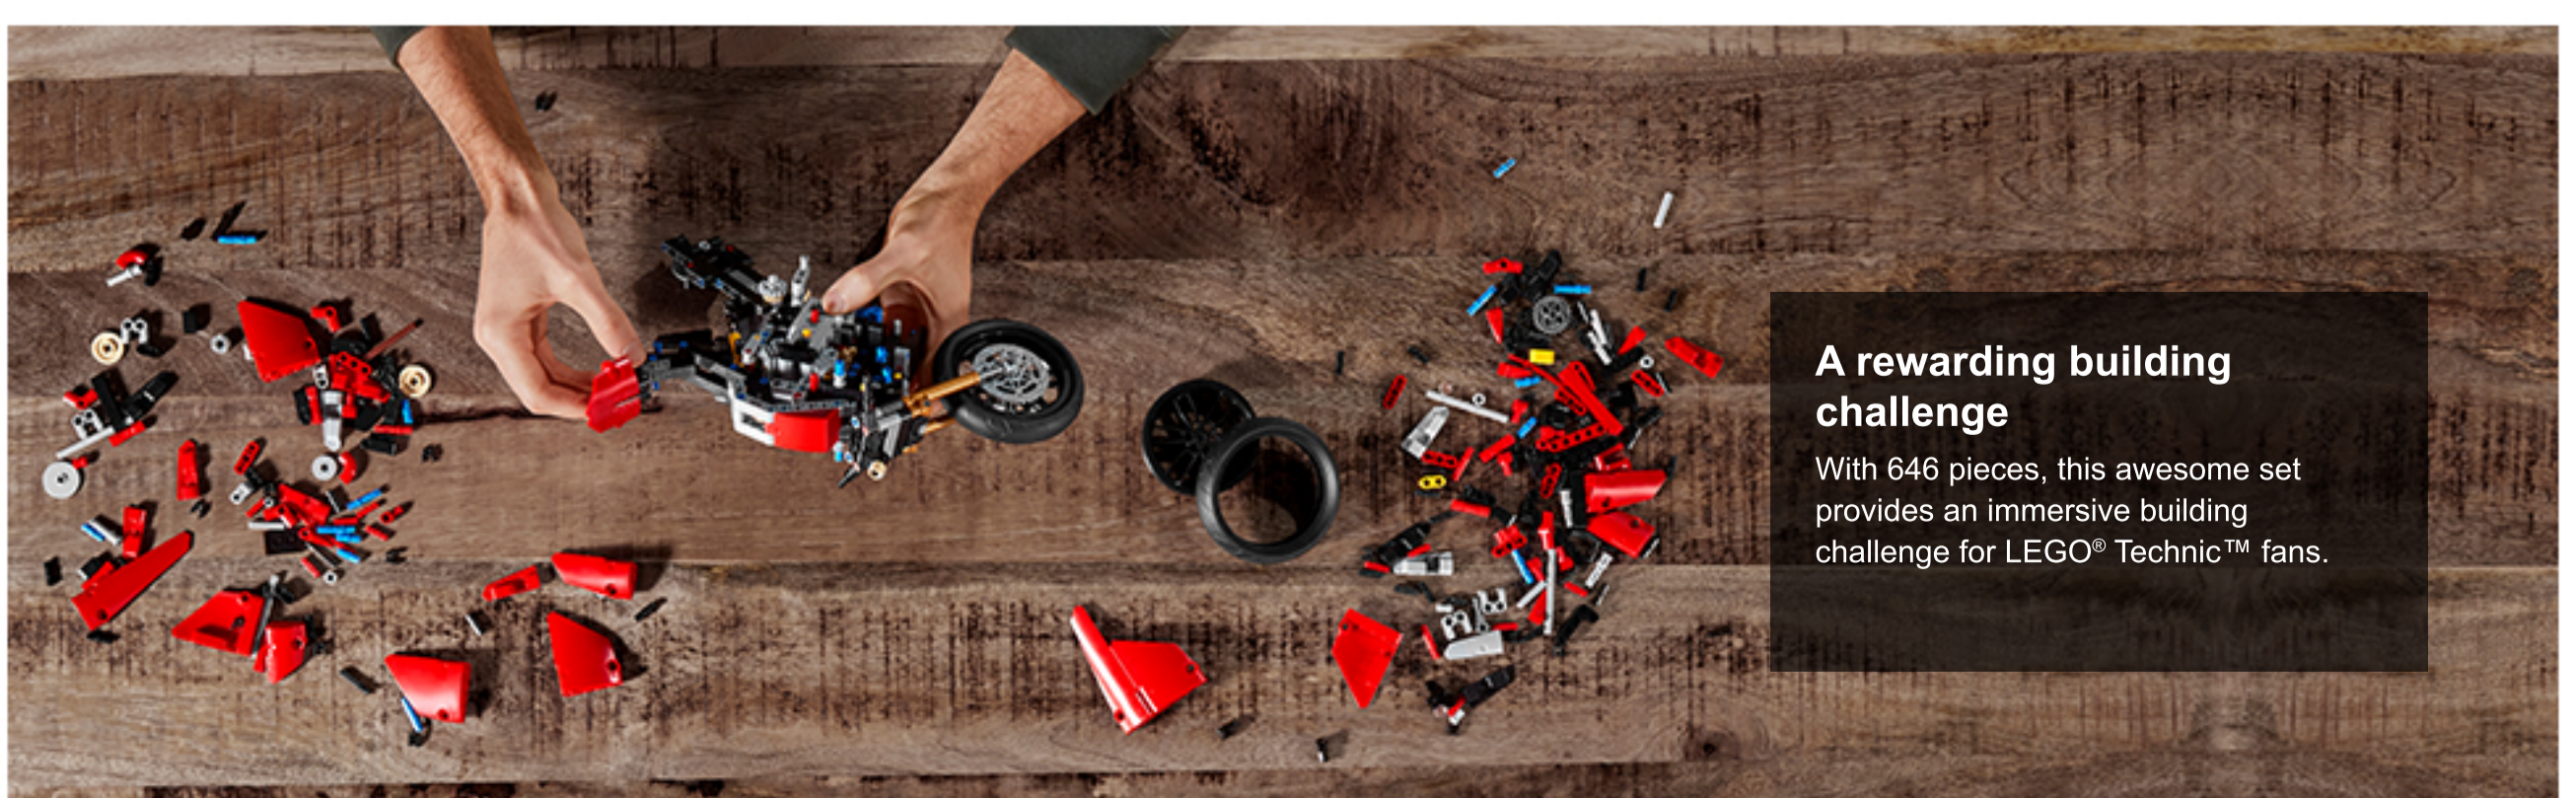

**Recreate the iconic
Ducati Panigale V4 R**

Discover the ultimate display gift for any Ducati or motorcycle enthusiast.

**Packed with authentic
Ducati details**

Built in collaboration with Ducati, this LEGO® Technic™ building kit creates the ideal collectible piece for motorcycle fans.

A first for LEGO® Technic™

Features a 2-speed gearbox for different driving techniques.

Turning front wheel

Realistic wheel, plus front and back disc brakes.

Front and rear suspension

Independent suspension for realistic movement.

The perfect display piece

Perfectly scaled to create a stunning model to display.

**A rewarding building
challenge**

With 646 pieces, this awesome set provides an immersive building challenge for LEGO® Technic™ fans.