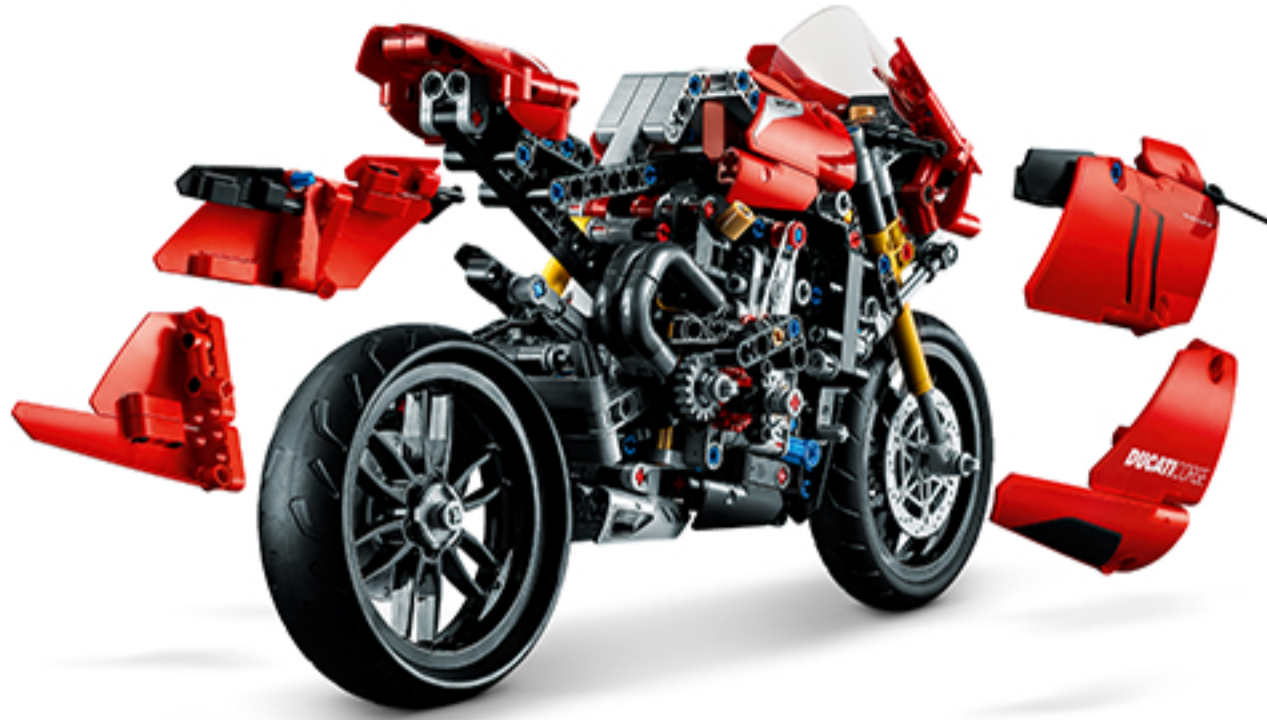

**Recreate the iconic
Ducati Panigale V4 R**

Discover the ultimate display gift for any Ducati or motorcycle enthusiast.

**Packed with authentic
Ducati details**

Built in collaboration with Ducati, this LEGO® Technic™ building kit creates the ideal collectible piece for motorcycle fans.

LEGO® Technic™ Ducati Panigale V4 R

Build the iconic motorcycle

This stunning model offers a great building challenge.

Ducati racing stand for display

Great attention to detail, with features from the original.

A first for LEGO® Technic™

Features a 2-speed gearbox for different driving techniques.

Turning front wheel

Realistic wheel, plus front and back disc brakes.

Front and rear suspension

Independent suspension for realistic movement.

The perfect display piece

Perfectly scaled to create a stunning model to display.

**A rewarding building
challenge**

With 646 pieces, this awesome set provides an immersive building challenge for LEGO® Technic™ fans.