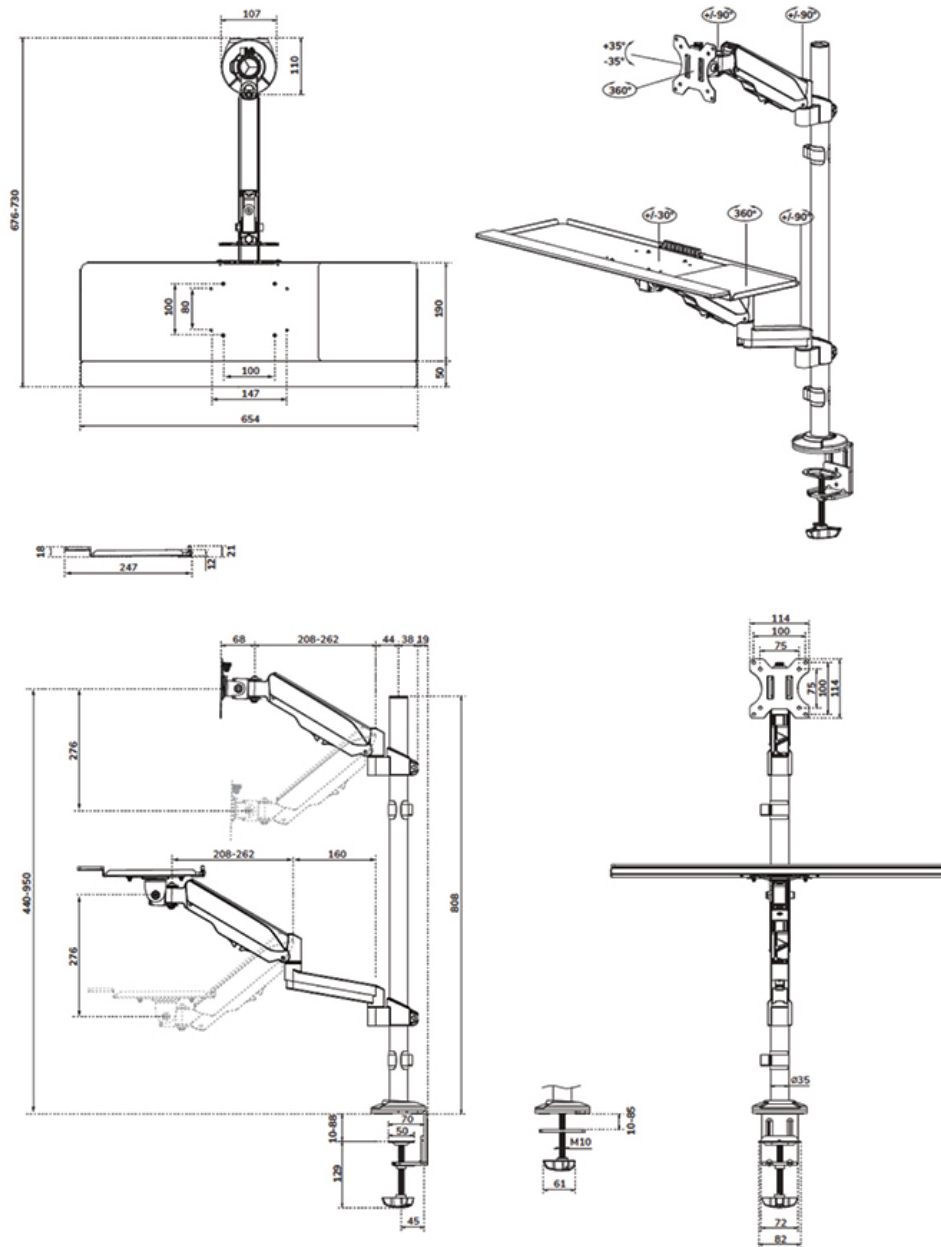

DS90-325BL1

SPECIFICATIONS

GENERAL

Min. screen size*	17
Max. screen size*	32
Min. weight	1
Max. weight	9
Max. weight	6
curved/ultra-wide	
Screens	1
VESA minimum	75x75 mm
VESA maximum	100x100 mm
Desk mount	Grommet
	Clamp
Distance to wall	15,9-42,1 cm

FUNCTIE

Type	Full motion
Height adjustment	44-95 cm
Width adjustment	52,4 cm
Depth adjustment	6,8-37,4 cm
Tilt (degrees)	+35°, -35°
Swivel (degrees)	+90°, -90°
Rotate (degrees)	+180°, -180°
Height	118 cm
Width	65,4 cm
Depth	73 cm
Adjustment type	Gas spring

INFORMATION

Color	Black
Main material	Steel
Warranty	5 year

*Please note: The inch sizes stated are just an indication, combined with the weight and VESA sizes. The maximum weight and VESA size are absolute restrictions for the products and should not be exceeded.

NEOMOUNTS DS90-325BL1 SIT-STAND WORKSTATION DESK 17-32" - GAS SPRING

Neomounts

Neomounts

Neomounts DS90-325BL1 Sit-stand workstation desk 1 screen - 17-32" - 1-9 kg (curved 6 kg) - gas spring - black

The Neomounts DS90-325BL1 is a full motion height adjustable desk mounted workstation for screens up to 32", keyboard and mouse. The mount can support screens up to 9 kg (curved: 6 kg), while the keyboard tray can support max. 1 kg. The versatile tilt (70°), rotate (360°) and swivel (180°) technology allows the monitor arm to change to any viewing angle to fully benefit from the capabilities of the screen. The keyboard tray includes a wrist support and mouse pad for optimum comfort.

The workstation desk mount has a large height adjustability range from 44-95 cm and can be used both seated and standing. To ensure quick repositioning and the most optimal working position, the DS90-325BL1 features gas spring height adjustment for both the monitor arm and keyboard tray arm. The smart cable management system ensures orderly routing of the cables.

The DS90-325BL1 is suitable for screens that meet VESA hole pattern 75x75 or 100x100 mm and is equipped with a Quick-release VESA system for fast and easy installation. For non-standard hole patterns, Neomounts has various VESA optional adapter plates available.

DS90-325BL1

NEOMOUNTS DS90-325BL1 SIT-STAND WORKSTATION DESK 17-32" - GAS SPRING

Neomounts

Measuring unit: mm