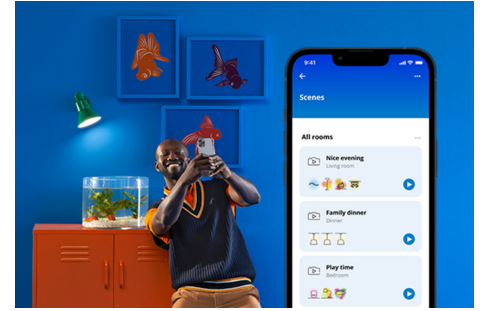

Filament Bulb Amber 50 W ST64 E27 x2

Spherical! Tubular! Vintage! Classic! and, convenient! Not one, but two amber-coated ST64 LED bulbs PLUS a WiZ remote for easy and instant control. Create a vintage vibe with your decorative fixtures or wherever you want a touch of chic. Choose from hundreds of shades of white light from cosy to cool, or schedule to automatically adjust to your ever-changing needs and moods. All Wi-Fi controllable using the WiZ app, WiZ remote, or your voice.

PRODUCT HIGHLIGHTS

- Tunable white smart bulb
- Up to 640 lumens
- Easy plug and play
- WiZmote included

Smart lighting functionalities easy to set up

Enjoy the benefits of smart features instantly, just by connecting your WiZ light to your Wi-Fi network. Control lights easily when you're away from home and scheduling lights to go on and off automatically. No need to install additional hardware such as hub or gateway!

Set up lights to follow your own schedule

Automate your smart lights to follow your daily or weekly routines. Schedule your lights to turn on in the morning or before you arrive home, and to keep them off to save energy, when they are not necessary.

Create your perfect light scene

Make your own mix of different colour and white lights modes to create the perfect light ambience for your daily moment. Simply save your new Scene and select it anytime with the WiZ app or voice.