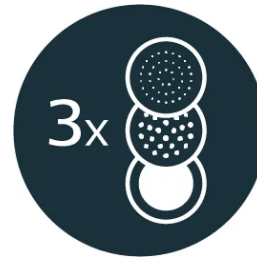

Three brush heads

Select the sponge, soft or hard brush to safely clean the material that your trainer is made of.