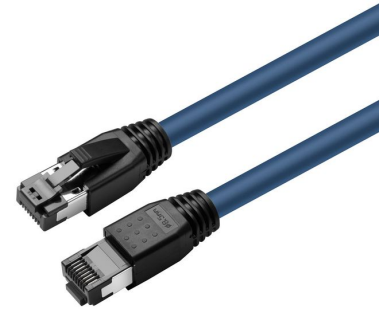

MPN: MC-SFTP8005B

# CAT8.1 S/FTP 0,50m Blue LSZH Shielded Network Cable, AWG 24

The MicroConnect CAT8.1 Patch Cable is ideal for use in demanding environments where 25Gbps and bandwidth up to 2000Mhz is required. There are 50u ´ RJ45 connectors to provide a better connection, latch protection to protect the clip from breaking and meter marking on the boot to easy identify the length of the cable.

- To order a full box, please select the following quantity: 120 pcs.
- Fluke CAT8.1 Channel Link Pass
- PoE++ 60W ready
- LSZH – Low Smoke Zero Halogen
- Snagless hood
- Length marking on boot
- 50u gold plating plug

## Specifications

<b>Features</b>	<b>Cable length</b>	0.5 m
	<b>Cable shielding</b>	S/FTP (S-STP)
	<b>Cable standard</b>	Cat8.1
	<b>Conductor material</b>	Copper
	<b>Connector 1</b>	RJ45
	<b>Connector 1 gender</b>	Male
	<b>Connector 2</b>	RJ45
	<b>Connector 2 gender</b>	Male
	<b>Data transfer rate</b>	40000 Mbit/s
	<b>Product colour</b>	Blue
<b>Vendor information</b>	<b>Brand Name</b>	MicroConnect
	<b>Warranty</b>	25 Year(s)