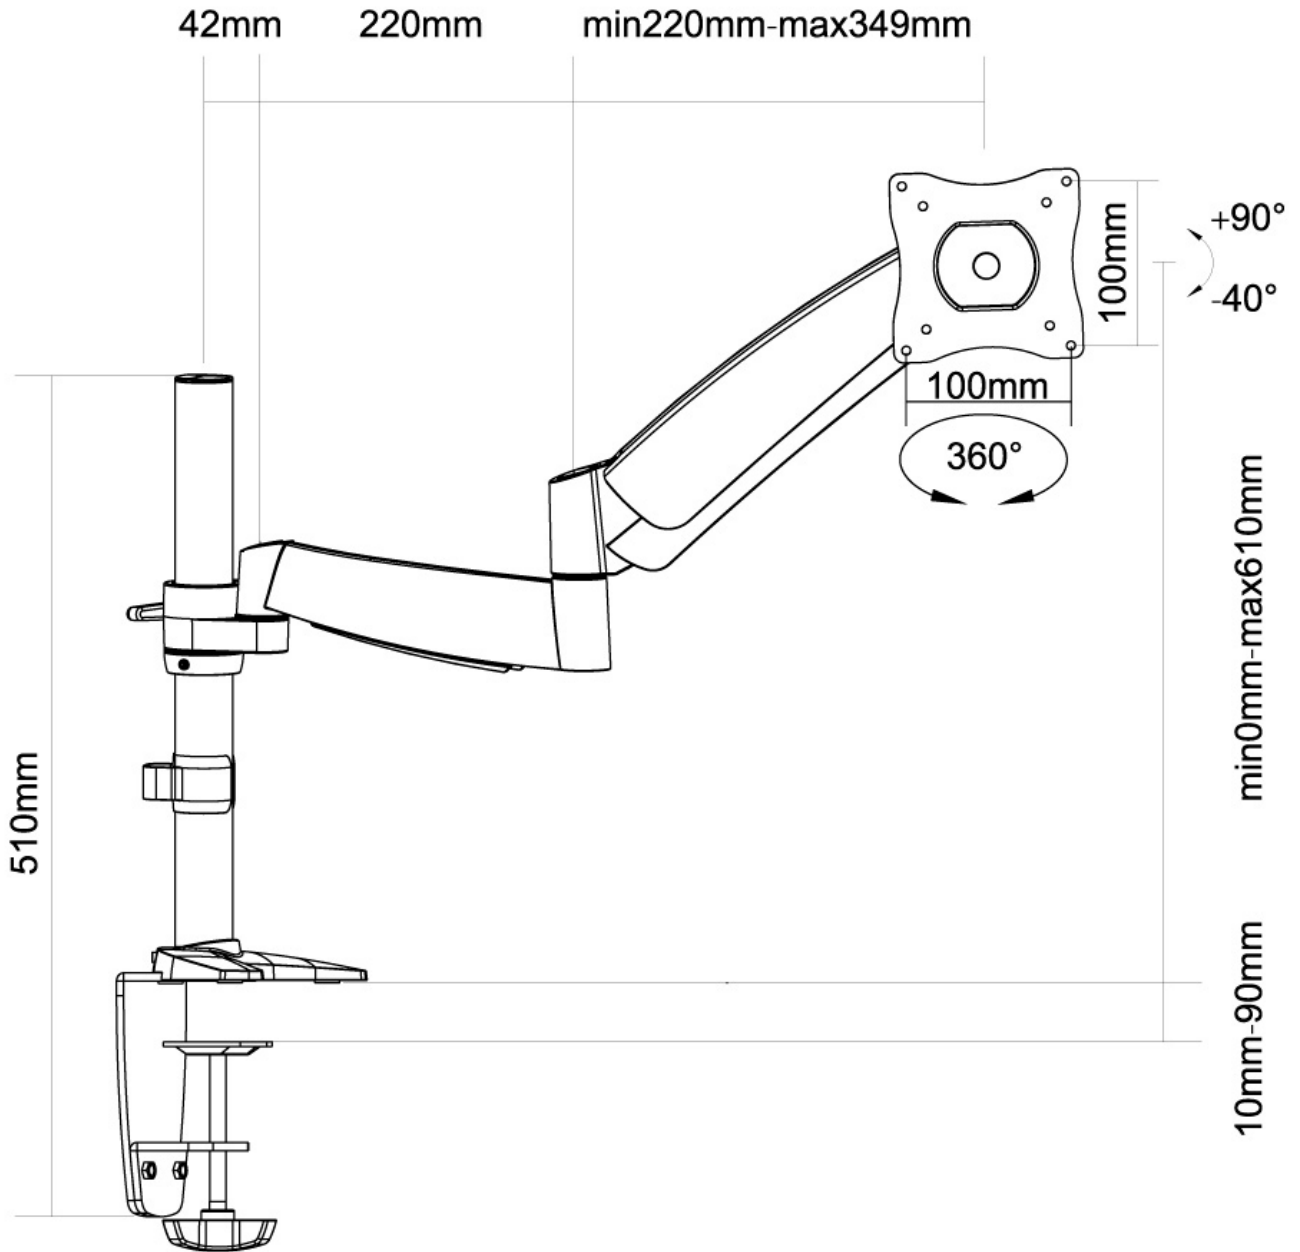

FPMA-D950

NEOMOUNTS FPMA-D950 MONITOR ARM 13-27" -
GAS SPRING

Neomounts