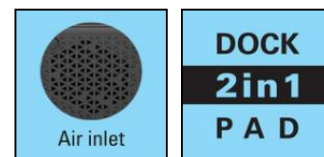

# 441-07

EAN:

With Sandberg Wireless Charger Alu Dock, you can charge your smartphone completely wirelessly! The charger can be kept magnetically in place in the supplied stylish aluminium holder so that it functions as a dock for your smartphone. Alternatively, you can use the charger separately as a practical charging plate. The charger is extra powerful at 10W and features two built-in coils, enabling fast charging of Qi-compatible 'fast charge' supporting smartphones. The charger also supports other Qi-compatible smartphones.