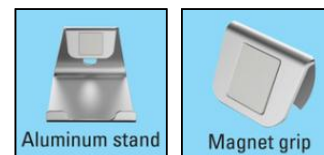

# 441-07

EAN:

With Sandberg Wireless Charger Alu Dock, you can charge your smartphone completely wirelessly! The charger can be kept magnetically in place in the supplied stylish aluminium holder so that it functions as a dock for your smartphone. Alternatively, you can use the charger separately as a practical charging plate. The charger is extra powerful at 10W and features two built-in coils, enabling fast charging of Qi-compatible 'fast charge' supporting smartphones. The charger also supports other Qi-compatible smartphones.