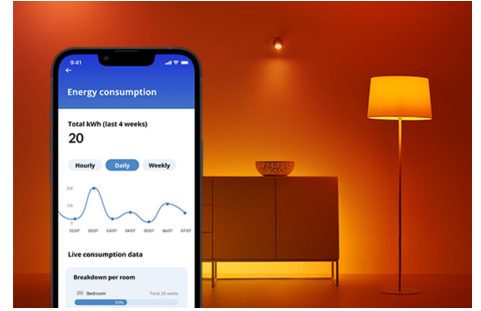

Candle 40 W C37 E14 x2

Bring human-centric lighting into your life with this smart WiZ LED candle-shape bulb. Apply different shades of warm to cool white to help you focus or relax. You can set a schedule to turn lights on and off according to your daily or weekly routines, control with your smartphone or your voice and have remote access to your lights even when you're away. WiZ lights connect to your existing Wi-Fi, no additional hardware is needed.

PRODUCT HIGHLIGHTS

- Tunable white smart bulb
- Up to 470 lumens
- Easy plug and play
- Control with app or voice

Smart lighting functionalities easy to set up

Enjoy the benefits of smart features instantly, just by connecting your WiZ light to your Wi-Fi network. Control lights easily when you're away from home and scheduling lights to go on and off automatically. No need to install additional hardware such as hub or gateway!

Exclusive SpaceSense™ light that turns on with movement

WiZ's SpaceSense technology turns your lights into motion sensors. With a minimum of two WiZ lights in a room, you can activate the SpaceSense feature in the WiZ app and get the lights to turn on and off automatically with motion detection. It's simple. It's SpaceSense. It's WiZ.

Create your perfect light scene

Make your own mix of different colour and white lights modes to create the perfect light ambience for your daily moment. Simply save your new Scene and select it anytime with the WiZ app or voice.