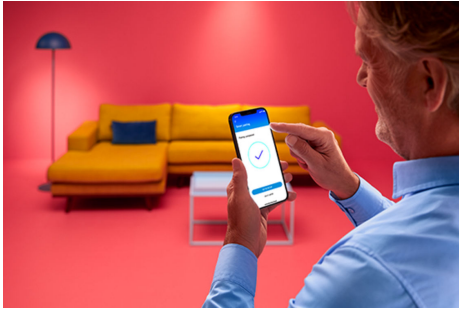

Candle 40 W C37 E14 x2

Bring human-centric lighting into your life with this smart WiZ LED candle-shape bulb. Apply different shades of warm to cool white to help you focus or relax. You can set a schedule to turn lights on and off according to your daily or weekly routines, control with your smartphone or your voice and have remote access to your lights even when you're away. WiZ lights connect to your existing Wi-Fi, no additional hardware is needed.

PRODUCT HIGHLIGHTS

- Tunable white smart bulb
- Up to 470 lumens
- Easy plug and play
- Control with app or voice

Smart lighting functionalities easy to set up

Enjoy the benefits of smart features instantly, just by connecting your WiZ light to your Wi-Fi network. Control lights easily when you're away from home and scheduling lights to go on and off automatically. No need to install additional hardware such as hub or gateway!

Create your perfect light scene

Make your own mix of different colour and white lights modes to create the perfect light ambience for your daily moment. Simply save your new Scene and select it anytime with the WiZ app or voice.

Set the right ambience with tunable warm to cool white light

Choose from a wide range of energising cool white to soft warm white light, or simply select from the preset modes such as Focus and Relax to create the best ambience for your activities.