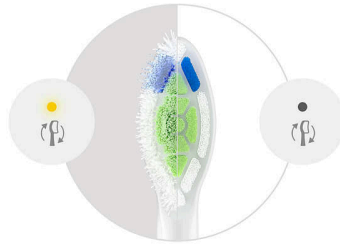

Replacement reminders

Did you know brush heads become less effective after three months? Dental professionals recommend changing your brush head regularly, that's why Philips Sonicare toothbrushes have BrushSync technology. It tracks how often and how hard you brush, then reminds you to replace your brush head once it's time for a new one.

HX6066/87