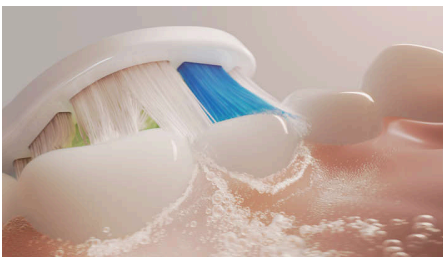

Trusted Sonicare brushing

Experience the clean chosen by millions. Philips Sonicare toothbrushes clean gently yet effectively and care for your teeth and gums with

up to 62,000 bristle movements. Dynamic fluid action supports the bristles to clean by driving fluid deep between teeth and along the gumline.