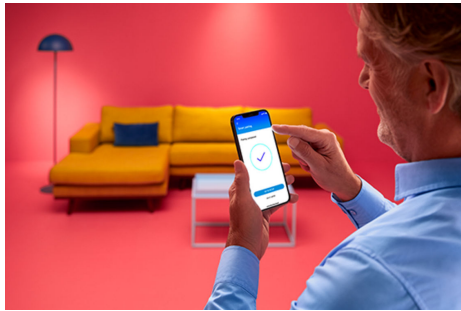

Filament Bulb Clear 60 W ST64 E27

Bring human-centric lighting into your life with this smart WiZ LED ST64 vintage bulb. Apply different shades of warm to cool white to help you focus or relax. You can set schedule to turn lights on and off according to your daily or weekly routines, control with your smartphone or your voice and have remote access to your lights even when you're away. WiZ lights connect to your existing Wi-Fi, no additional hardware is needed.

PRODUCT HIGHLIGHTS

- Tunable white smart bulb
- Up to 806 lumens
- Easy plug and play
- Control with app or voice

Smart lighting functionalities easy to set up

Enjoy the benefits of smart features instantly, just by connecting your WiZ light to your Wi-Fi network. Control lights easily when you're away from home and scheduling lights to go on and off automatically. No need to install additional hardware such as hub or gateway!

Create your perfect light scene

Make your own mix of different colour and white lights modes to create the perfect light ambience for your daily moment. Simply save your new Scene and select it anytime with the WiZ app or voice.

Set the right ambience with tunable warm to cool white light

Choose from a wide range of energising cool white to soft warm white light, or simply select from the preset modes such as Focus and Relax to create the best ambience for your activities.