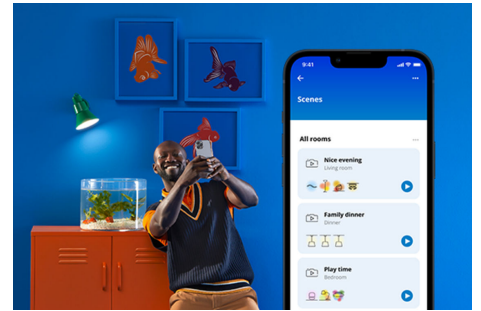

Filament Bulb Clear 60 W ST64 E27

Bring human-centric lighting into your life with this smart WiZ LED ST64 vintage bulb. Apply different shades of warm to cool white to help you focus or relax. You can set schedule to turn lights on and off according to your daily or weekly routines, control with your smartphone or your voice and have remote access to your lights even when you're away. WiZ lights connect to your existing Wi-Fi, no additional hardware is needed.

PRODUCT HIGHLIGHTS

- Tunable white smart bulb
- Up to 806 lumens
- Easy plug and play
- Control with app or voice

Smart lighting functionalities easy to set up

Enjoy the benefits of smart features instantly, just by connecting your WiZ light to your Wi-Fi network. Control lights easily when you're away from home and scheduling lights to go on and off automatically. No need to install additional hardware such as hub or gateway!

Set up lights to follow your own schedule

Automate your smart lights to follow your daily or weekly routines. Schedule your lights to turn on in the morning or before you arrive home, and to keep them off to save energy, when they are not necessary.

Create your perfect light scene

Make your own mix of different colour and white lights modes to create the perfect light ambience for your daily moment. Simply save your new Scene and select it anytime with the WiZ app or voice.