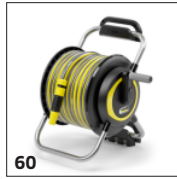

ACCESSORIES FOR K 2 UNIVERSAL EDITION

1.673-000.0

57

58

59

60

61-62

63-65

66

67-70, 83, 85, 87