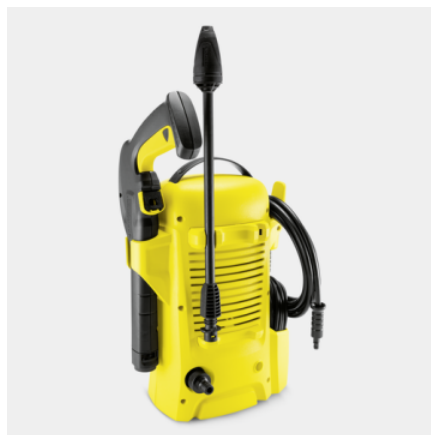

■ Included in the scope of supply.

Integrated cable slot

- Power cable can be stowed away neatly and in a space-saving manner.

Convenient accessory storage

- The high-pressure hose, spray lance and trigger gun can be easily stowed away by attaching them to the device.