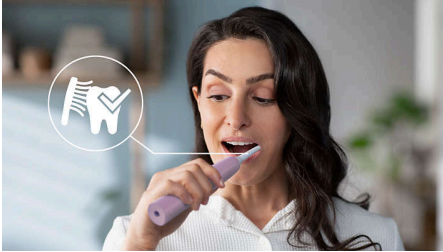

Optimise your brushing

- Optimise your brushing with SmarTimer and QuadPacer

For exceptionally whiter teeth

- Whitens teeth in just one week

Protects your gums

- Pressure Sensor helps protect your teeth and gums

Provides superior clean

- Our unique technology brings you a powerful yet gentle clean

4100 Series

Sonic electric toothbrush

HX3689/44

Highlights

Whitens teeth in just one week

Click on the W2 Optimal White brush head to remove surface stains and reveal a whiter smile. With its densely packed central stain-removal bristles, it's clinically proven to whiten teeth in just one week.*

Protects your gums

Built-in pressure sensor automatically detects the pressure you apply, warns you and reduces the toothbrush vibrations automatically to help protect your gums. The toothbrush will make a pulsing sound as a reminder to ease off the pressure. 7 out of 10 people found this feature helped them become better brushers.