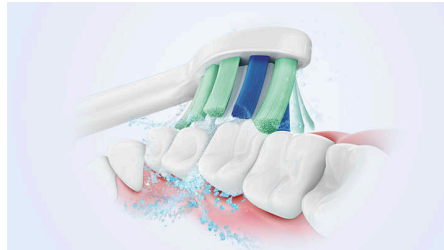

Protects your gums

Built-in pressure sensor automatically detects the pressure you apply, warns you and reduces the toothbrush vibrations automatically to help protect your gums. The toothbrush will make a pulsing sound as a reminder to ease off the pressure. 7 out of 10 people found this feature helped them become better brushers.

SmartTimer and QuadPacer

2 minute SmartTimer and 30 second QuadPacer guide you to brush for the recommended time in all areas of your mouth to ensure a complete clean.

2 intensity settings

Switch between 2 intensity settings to make the brushing session comfortable for you.

Advanced Sonicare Technology

Powerful bristle vibrations drive microbubbles deep between your teeth and along your gum line for a refreshing experience. You will get one month's worth of manual brushing in just 2 minutes.** 31,000 brush strokes per minute gently clean your teeth, break up plaque and sweep it away for an exceptional daily clean.