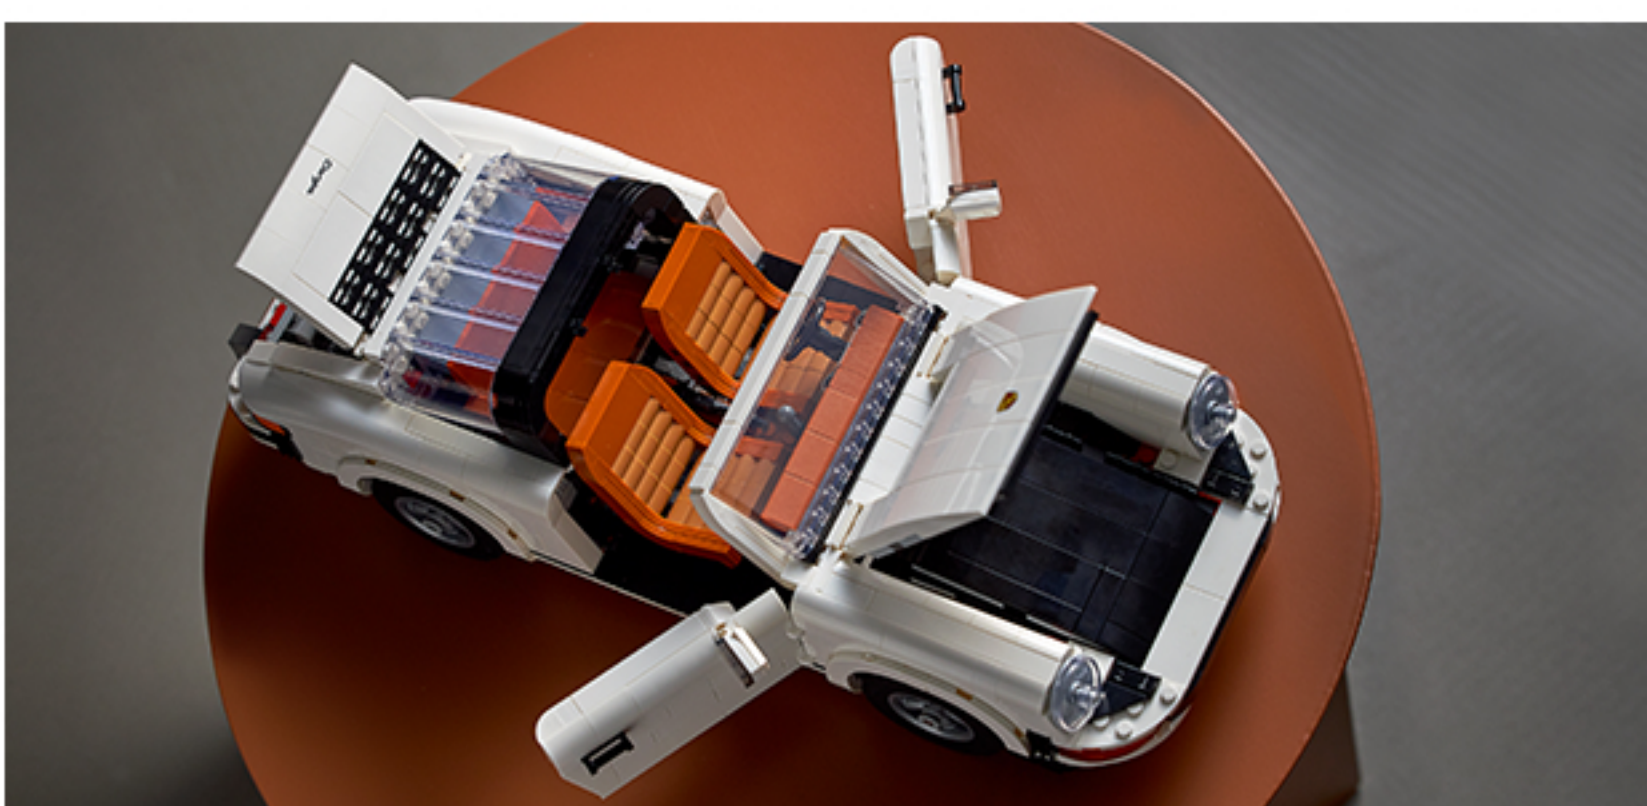

Choose your favorite Porsche 911 to build

With this set, you're in control, choosing to build one of 2 iconic cars – the Porsche 911 Turbo or the Porsche 911 Targa.

A LEGO® Porsche packed with authentic features

With 1,458 pieces and measuring over 13.5 in. (35 cm) long, both models are filled with true-to-life details.

LEGO® Porsche 911

Iconic angled headlights

Check out the realistic details like the angled headlights.

Distinctive 911 shape

Revel in the smooth lines and good looks of this famous car.

Unmistakable rear

The rear is the view most see as the Porsche speeds past.

A rewarding building project

Join the world of classic cars with this detailed building project that's made for car enthusiasts.

Celebrate your passion for Porsche

Embrace your inner race car driver as you build and show this stunning symbol of one of the world's best-loved classic cars.