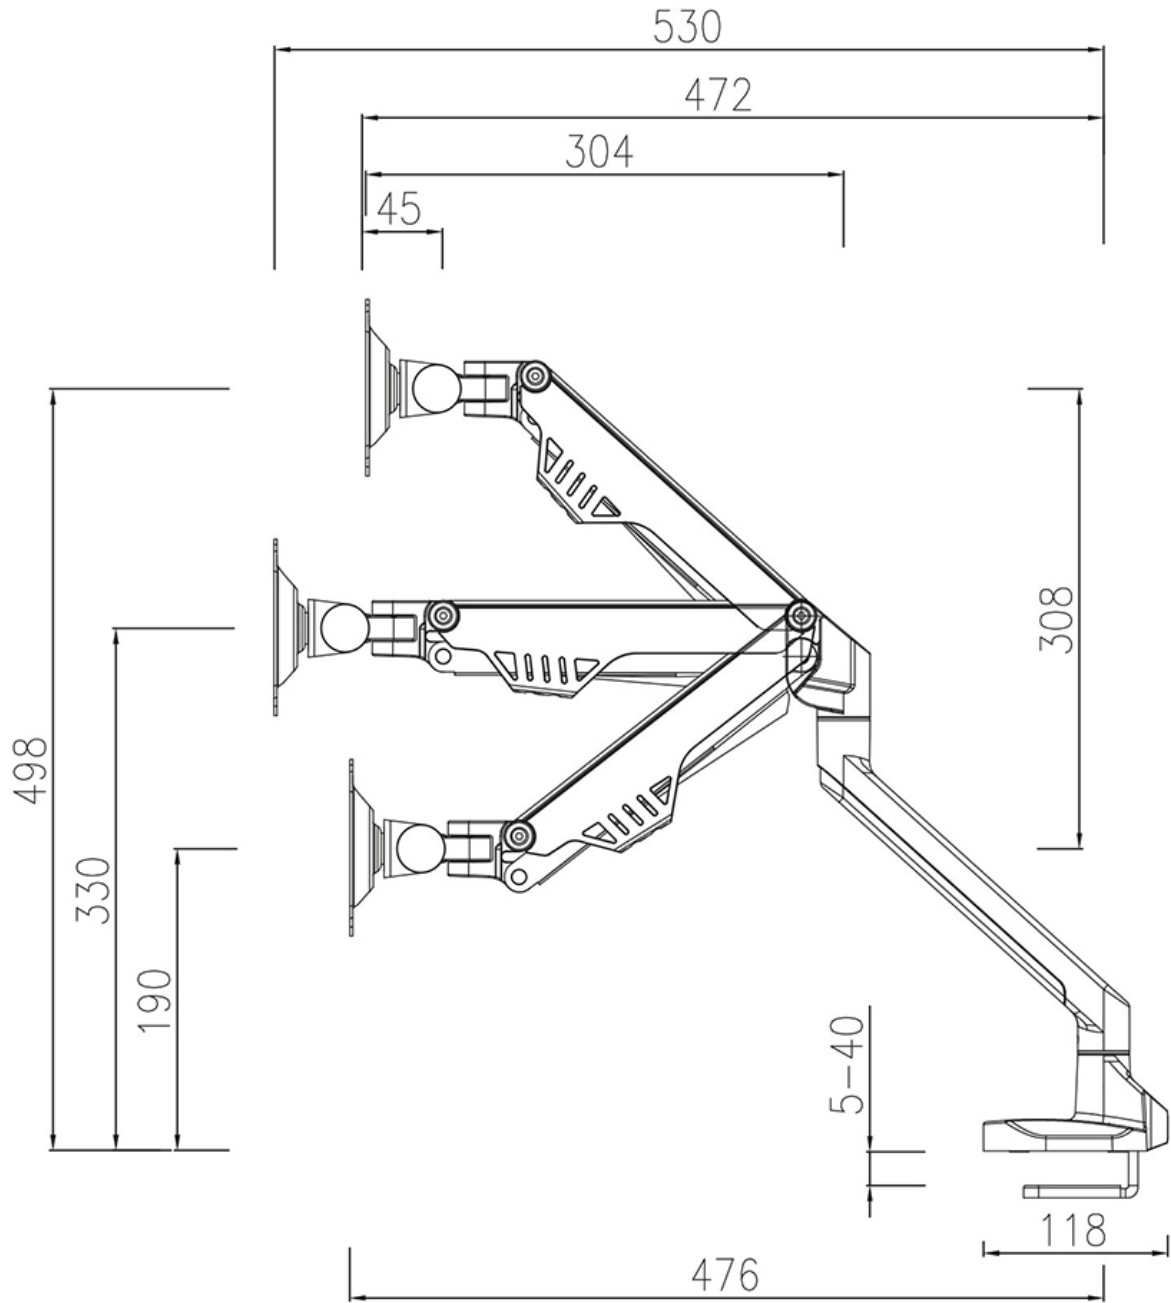

FPMA-D750SILVER2

NEOMOUNTS FPMA-D750SILVER2 MONITOR ARM
10-32" - GAS SPRING - TOPFIX - 180°-STOP

Neomounts

Measuring unit: mm