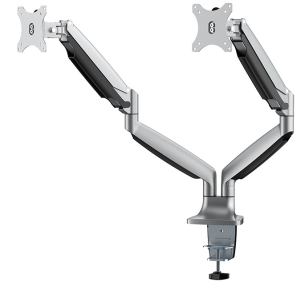

FUNCTIE

Type	Tilt Rotate Swivel Full motion
Height adjustment	17-50,5 cm
Width adjustment	110 cm
Depth adjustment	0-61,5 cm
Tilt (degrees)	+90°, -90°
Swivel (degrees)	+90°, -90°
Rotate (degrees)	+180°, -180°
Adjustment type	Gas spring

Neomounts

Neomounts

Neomounts NM-D750DSILVER Dual monitor arm - 10-32" - 1-9 kg/screen - gas spring - silver

The Neomounts desk mount, model NM-D750DSILVER is a tilt-, swivel and rotatable desk mount for 2 flat screens up to 32". This mount is a great choice for space saving placement on desks using a desk clamp or grommet mount.

Neomounts' unique tilt (180°), rotate (180°) and swivel (180°) technology allows the mount to change to any viewing angle to fully benefit from the capabilities of the flat screen. The mount is easily individually height adjustable from 17 to 51 centimetres using a gas spring. Depth adjustable from 0 to 61 centimetres. A unique cable management conceals and routes cables from mount to flat screen. Hide your cables to keep the workplace nice and tidy.

Neomounts NM-D750DSILVER has three pivot points and is suitable for screens up to 32" (82 cm). The weight capacity of this product is 9 kg each screen. The desk mount is suitable for screens that meet VESA hole pattern 75x75 or 100x100mm. Different hole patterns can be covered using Neomounts VESA adapter plates.