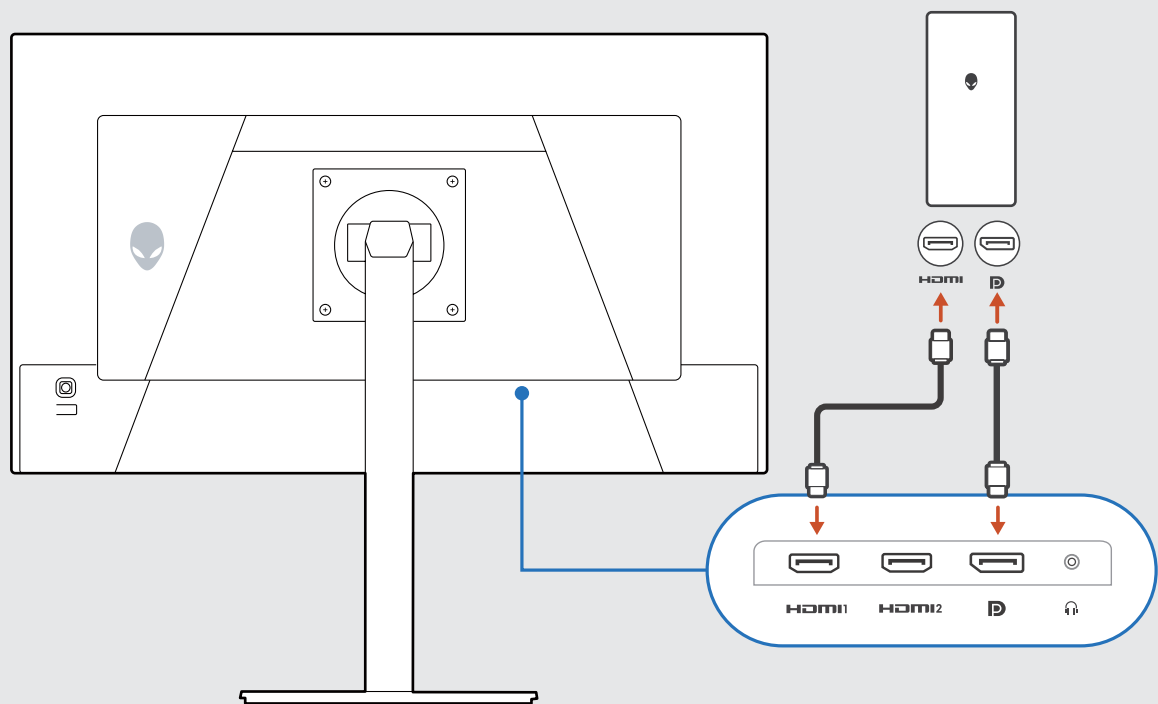

Alienware 27 240Hz QD-OLED Gaming Monitor

AW2726DM

Quick Start Guide

Dell.com/support/AW2726DM