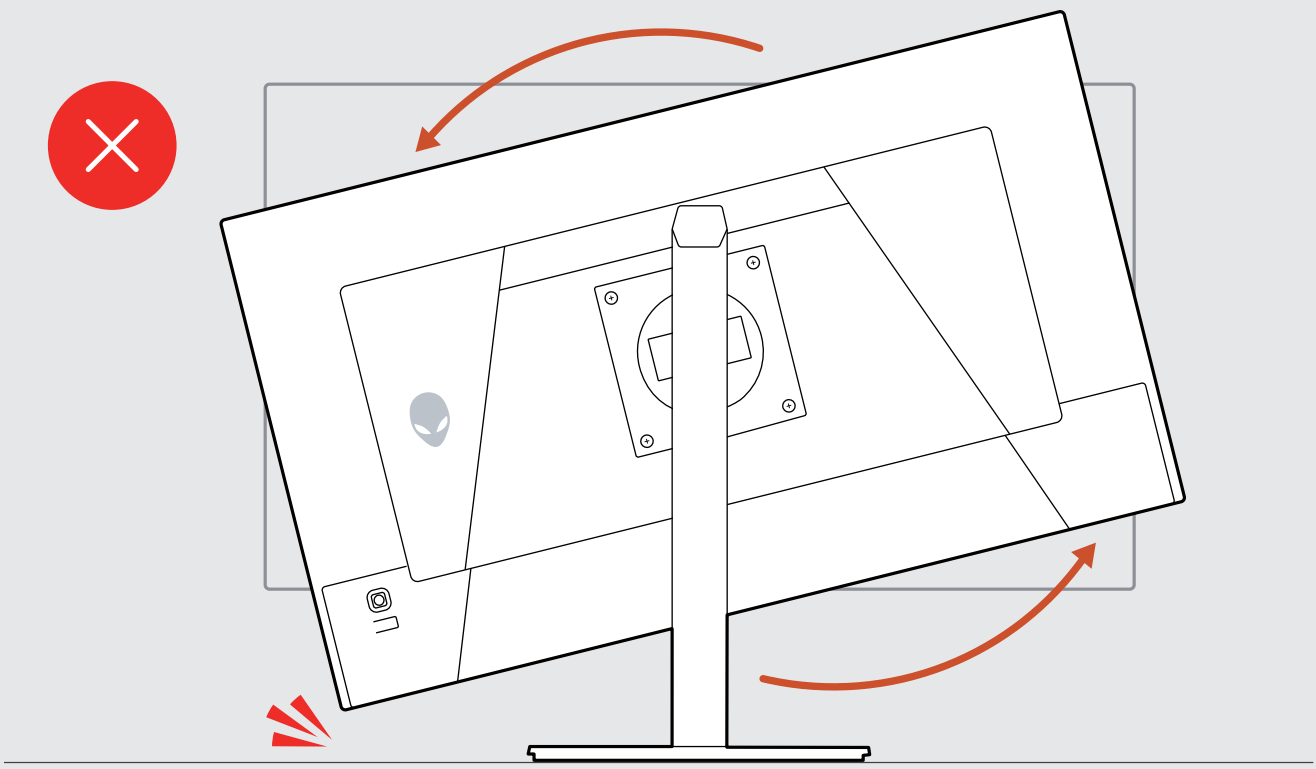

Alienware 27 240Hz QD-OLED Gaming Monitor

AW2726DM

Quick Start Guide

Dell.com/support/AW2726DM