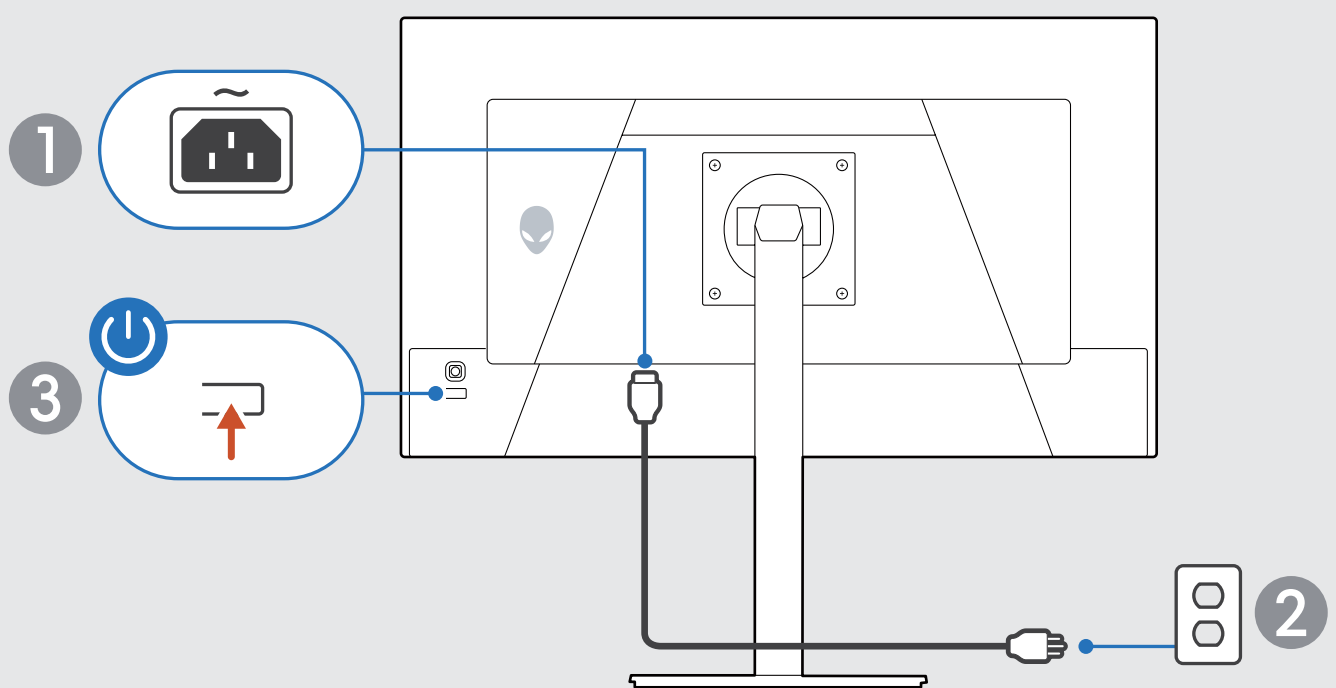

Alienware 27 240Hz QD-OLED Gaming Monitor

AW2726DM

Quick Start Guide

Dell.com/support/AW2726DM