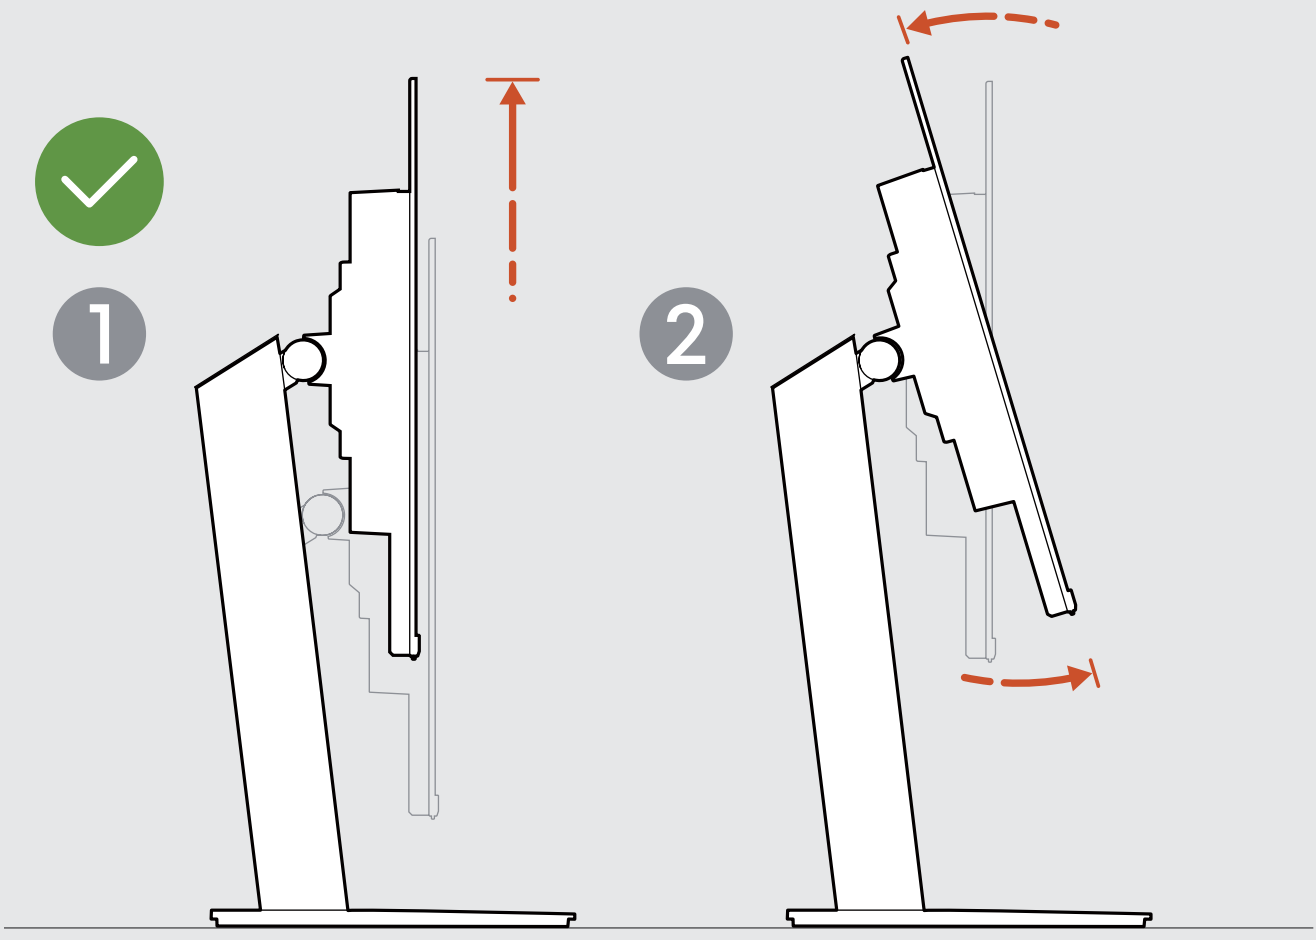

Alienware 27 240Hz QD-OLED Gaming Monitor

AW2726DM

Quick Start Guide

Dell.com/support/AW2726DM