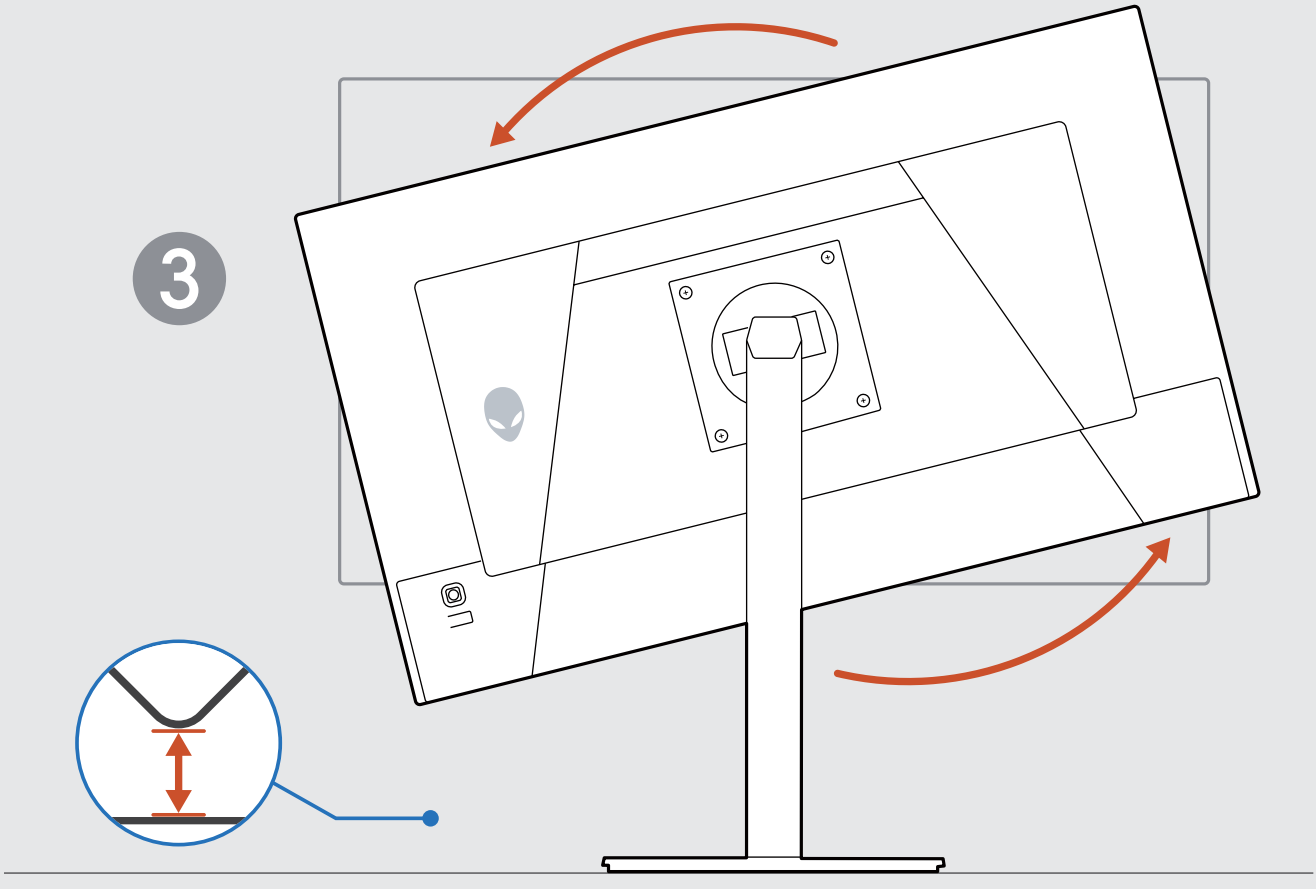

Alienware 27 240Hz QD-OLED Gaming Monitor

AW2726DM

Quick Start Guide

Dell.com/support/AW2726DM