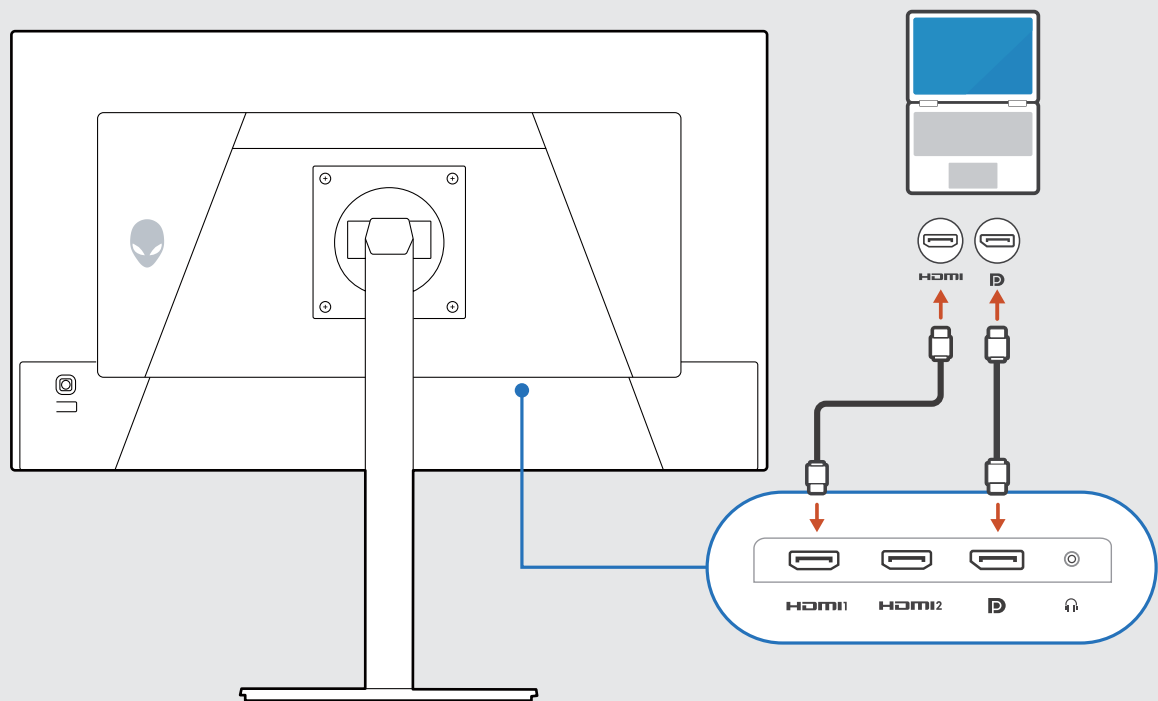

Alienware 27 240Hz QD-OLED Gaming Monitor

AW2726DM

Quick Start Guide

Dell.com/support/AW2726DM