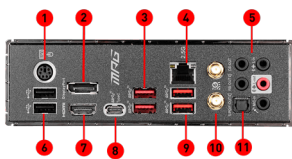

## SPECIFICATION

<b>Model Name</b>	MPG Z490 GAMING CARBON WIFI
<b>CPU Support</b>	Supports 10 <sup>th</sup> Gen Intel® Core™ and Pentium® Gold / Celeron® processors
<b>CPU Socket</b>	LGA 1200
<b>Chipset</b>	Intel® Z490 Chipset
<b>Graphics Interface</b>	3x PCI-E 3.0 x16 slots Support 2-Way NVIDIA® SLI™ / 3-Way AMD® CrossFire™ Technology
<b>Display Interface</b>	DisplayPort, HDMI - Requires Processor Graphics
<b>Memory Support</b>	4 DIMMs, Dual Channel DDR4-4800(OC)
<b>Expansion Slots</b>	2x PCIe 3.0 x1 slots
<b>Storage</b>	2x M.2 slots, support Intel® Optane™ Technology 6x SATA 6Gb/s
<b>USB ports</b>	1 x USB 3.2 Gen 2x2 20Gbps (Type-C) + 5 x USB 3.2 Gen 2 10Gbps (1 Type-C + 4 Type-A) + 2 x USB 3.2 Gen 1 5Gbps (Type-A) + 6 x USB 2.0
<b>LAN</b>	Realtek® 8125B 2.5G LAN
<b>WiFi / BT</b>	Intel® Wi-Fi 6 AX201, Bluetooth 5.1
<b>Audio</b>	8-Channel(7.1) HD Audio with Audio Boost 4
<b>Form Factor</b>	ATX

## CONNECTIONS

- PS/2 Combo Port
- DisplayPort
- USB 3.2 Gen 2 10Gbps (Type-A)
- 2.5G LAN
- HD Audio Connectors
- USB 2.0
- HDMI
- USB 3.2 Gen 2x2 20Gbps (Type-C)
- USB 3.2 Gen 2 10Gbps (Type-A)
- Wi-Fi 6
- Optical S/PDIF OUT