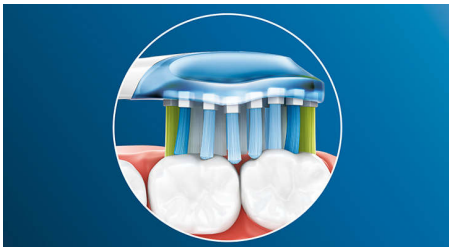

Adaptive cleaning technology

You get a personalised clean every time you brush with our adaptive cleaning technology. Soft rubber sides flex to let Premium Plaque Defence adapt to the shape of your teeth and gums, absorbing any excess brushing pressure and enhancing our sonic cleaning power. Bristles can then adjust to the shape of your teeth and gums so you get up to 4 x more surface contact than a regular brush head** for deeper cleaning in hard-to-reach areas.