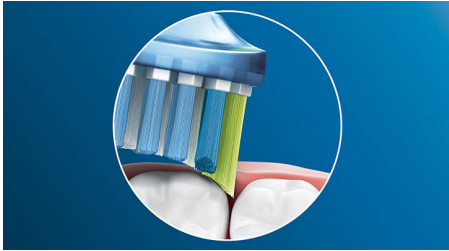

## Say goodbye to plaque

Thanks to its flexible design, it removes up to 10x more plaque from hard-to-reach areas\* for a truly deep clean along the gum line and between teeth.