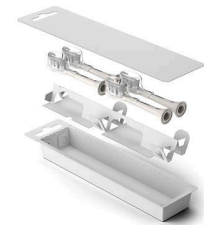

HX9055/87

Click-on design

This brush head is compatible with all Philips Sonicare electric toothbrushes.**** Simply click it on or off for easy replacement and cleaning.

Bio-based plastic

We are working to reduce our use of fossil-fuel-based plastic in our products. That's why 70% of the plastic in this brush head is bio-based.**

Paper-based packaging

All of our brush heads come in paper-based packaging which can be recycled where facilities are available.

Premium Gum Care

5-pack brush heads

HX9055/87

Specifications

Design and finishing