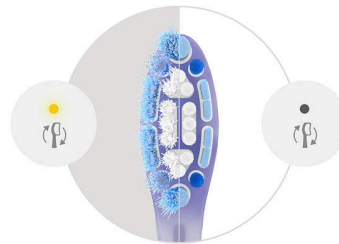

5-pack brush heads

Highlights

Extra care for your gums

Effective gum care requires maximum brush-to-gum contact while cleaning. This brush head's concave bristle layout allows the outer bristles to keep your gum line brushed even while you're focusing on your teeth. The result is up to 7 x healthier gums in two weeks.*

Say goodbye to plaque

This brush head's engineered flexibility helps you remove up to 10 x more plaque than a manual toothbrush.*** The soft-touch rubber head enhances bristle motion for increased coverage and more thorough cleaning.

Trusted Sonicare brushing

Experience the clean chosen by millions. Philips Sonicare toothbrushes clean gently yet effectively and care for your teeth and gums with

up to 62,000 bristle movements. Dynamic fluid action supports the bristles to clean by driving fluid deep between teeth and along the gumline.

Clinically tested

All Philips Sonicare brush heads are meticulously designed and clinically tested. So you can be sure that they meet the highest standard in quality, safety and performance.

Replacement reminders