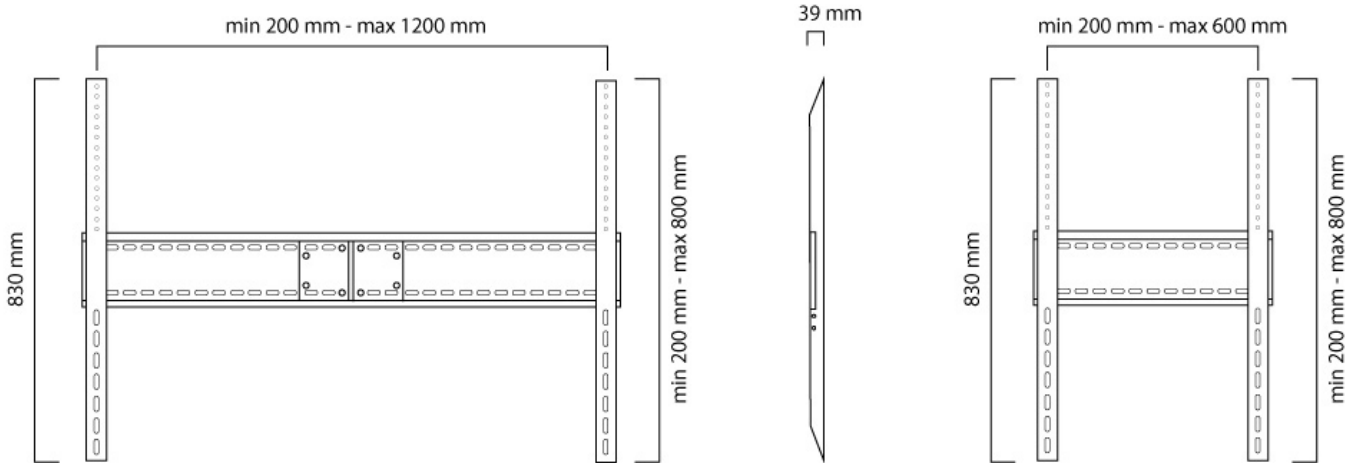

LFD-W1500

NEOMOUNTS LFD-W1500 TV MOUNT WALL 60-100" - FIXED - LANDSCAPE AND PORTRAIT

Neomounts