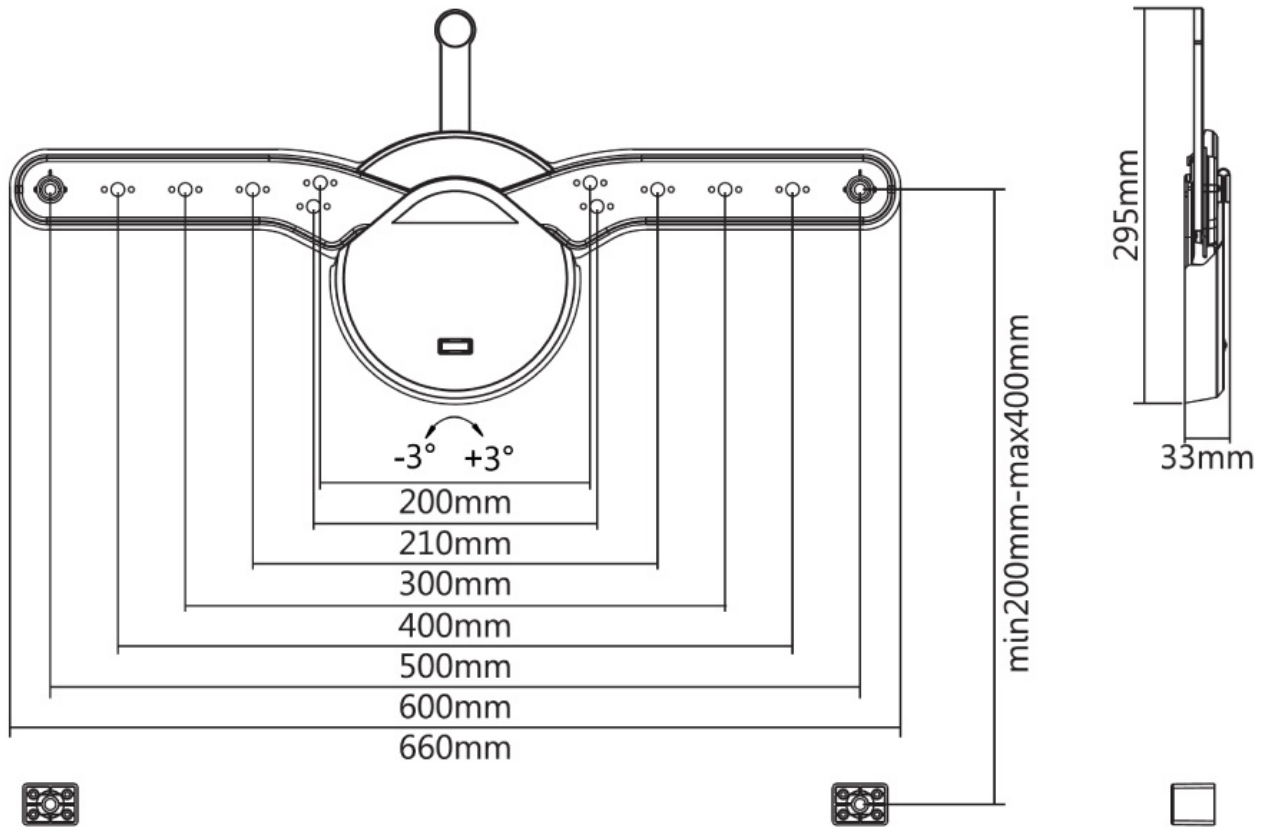

OLED-W600BLACK

NEOMOUNTS OLED-W600BLACK TV MOUNT WALL
32-70" - FIXED

Neomounts