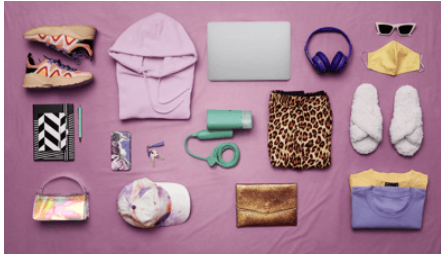

Compact and foldable, Ready to use in ~30 seconds, 1000 W, up to 20 g/min, No ironing board needed

STH3010/70

Highlights

Compact and foldable

Our handheld steamer 3000 Series is designed to be light, compact and foldable for easy usage and storage to re-assure fresh outfits anytime, anywhere. It is your ideal companion for easy and quick touch-up at home or on the go.