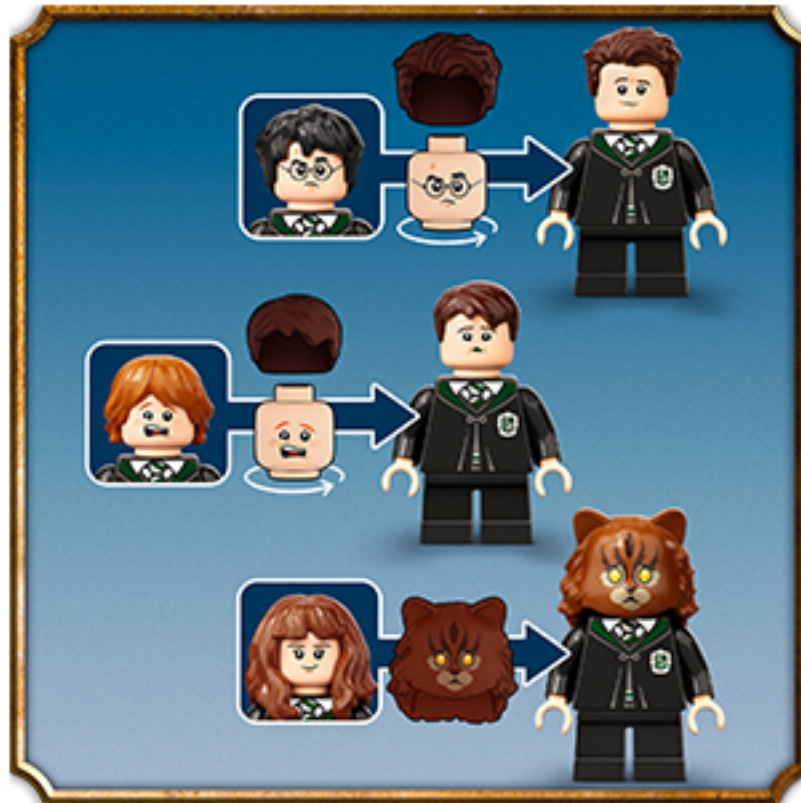

**Enchanting fun with the Polyjuice potion**

Magical 20th-anniversary LEGO® Harry Potter™ set recreating the Polyjuice scene from Harry Potter and the Chamber of Secrets™.

**Magical minifigure mix-ups**

Kids transform Harry Potter™, Ron Weasley™ and Hermione Granger™ with the Polyjuice potion in the Hogwarts™ bathroom.

VIDEO

**LEGO® Harry Potter™ Hogwarts™: Polyjuice Potion Mistake**

**Secret passage under the sink**  
Hidden features inspire imaginative role play.

**Transforming characters**  
Minifigures have alternative faces of Crabbe and Goyle.

**Golden Harry Potter™**  
Exclusive minifigure marks 20 years of LEGO® Harry Potter™.

**Expand the magic with other Hogwarts™ sets**

Combines seamlessly with the Chamber of Secrets (76389) set. Each sold separately and available for different periods of time.

**Ideal treat for Harry Potter™ fans**

This fun-packed set also includes 2 random wizard card tiles for kids to collect (16 in total).