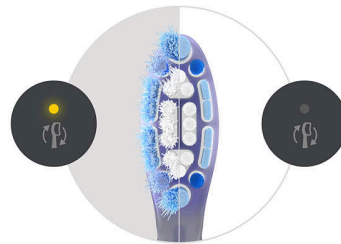

5-pack brush heads

Highlights

Extra care for your gums

Effective gum care requires maximum brush-to-gum contact while cleaning. This brush head's concave bristle layout allows the outer bristles to keep your gum line brushed even while you're focusing on your teeth. The result is up to 7 x healthier gums in two weeks.*

Say goodbye to plaque

This brush head's engineered flexibility helps you remove up to 10 x more plaque than a manual toothbrush.*** The soft-touch rubber head enhances bristle motion for increased coverage and more thorough cleaning.

Trusted Sonicare brushing

Experience the clean chosen by millions. Philips Sonicare toothbrushes clean gently yet effectively and care for your teeth and gums with

up to 62,000 bristle movements. Sonicare Fluid Action supports the bristles to clean by driving fluid deep between teeth and along the gumline.

Clinically tested

All Philips Sonicare brush heads are meticulously designed and clinically tested. So you can be sure that they meet the highest standard in quality, safety and performance.

Replacement reminders