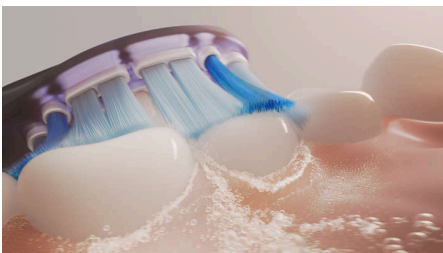

For a superior gum health

- Up to 7 x healthier gums in two weeks*
- Up to 10 x more plaque removal than a manual toothbrush***
- Proven Sonicare technology
- Proven to deliver effective oral care

Premium Gum Care

5-pack brush heads

Highlights

Extra care for your gums

Effective gum care requires maximum brush-to-gum contact while cleaning. This brush head's concave bristle layout allows the outer bristles to keep your gum line brushed even while you're focusing on your teeth. The result is up to 7 x healthier gums in two weeks.*

Say goodbye to plaque

This brush head's engineered flexibility helps you remove up to 10 x more plaque than a manual toothbrush.*** The soft-touch rubber head enhances bristle motion for increased coverage and more thorough cleaning.

Trusted Sonicare brushing

Experience the clean chosen by millions. Philips Sonicare toothbrushes clean gently yet effectively and care for your teeth and gums with

up to 62,000 bristle movements. Sonicare Fluid Action supports the bristles to clean by driving fluid deep between teeth and along the gumline.