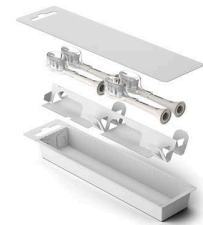

HX9055/88

Click-on design

This brush head is compatible with all Philips Sonicare electric toothbrushes.**** Simply click it on or off for easy replacement and cleaning.

Bio-based plastic

We are working to reduce our use of fossil-fuel-based plastic in our products. That's why 70% of the plastic in this brush head is bio-based.**

Paper-based packaging

All of our brush heads come in paper-based packaging which can be recycled where facilities are available.

Premium Gum Care

5-pack brush heads

HX9055/88

Specifications

Design and finishing