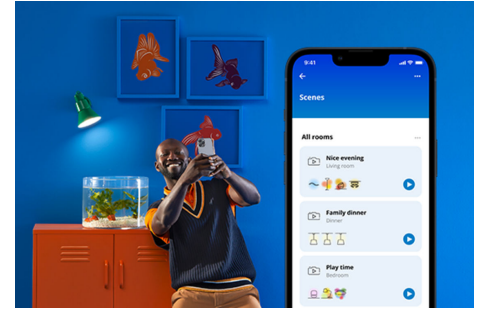

Filament Bulb Amber 50 W ST64 E27 x2

Spherical! Tubular! Vintage! Classic! and, convenient! Not one, but two amber-coated ST64 LED bulbs PLUS a WiZ remote for easy and instant control. Create a vintage vibe with your decorative fixtures or wherever you want a touch of chic. Choose from hundreds of shades of white light from cosy to cool, or schedule to automatically adjust to your ever-changing needs and moods. All Wi-Fi controllable using the WiZ app, WiZ remote, or your voice.

PRODUCT HIGHLIGHTS

- Tunable white smart bulb
- Up to 640 lumens
- Easy plug and play
- WiZmote included

Smart lighting functionalities easy to set up

Enjoy the benefits of smart features instantly, just by connecting your WiZ light to your Wi-Fi network. Control lights easily when you're away from home and scheduling lights to go on and off automatically. No need to install additional hardware such as hub or gateway!

Set up lights to follow your own schedule

Automate your smart lights to follow your daily or weekly routines. Schedule your lights to turn on in the morning or before you arrive home, and to keep them off to save energy, when they are not necessary.

Create your perfect light scene

Make your own mix of different colour and white lights modes to create the perfect light ambience for your daily moment. Simply save your new Scene and select it anytime with the WiZ app or voice.