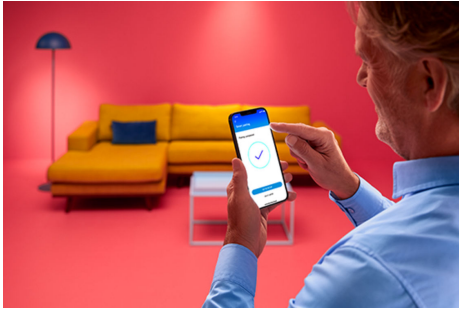

Filament Bulb Amber 50 W ST64 E27 x2

Spherical! Tubular! Vintage! Classic! and, convenient! Not one, but two amber-coated ST64 LED bulbs PLUS a WiZ remote for easy and instant control. Create a vintage vibe with your decorative fixtures or wherever you want a touch of chic. Choose from hundreds of shades of white light from cosy to cool, or schedule to automatically adjust to your ever-changing needs and moods. All Wi-Fi controllable using the WiZ app, WiZ remote, or your voice.

PRODUCT HIGHLIGHTS

- Tunable white smart bulb
- Up to 640 lumens
- Easy plug and play
- WiZmote included

Smart lighting functionalities easy to set up

Enjoy the benefits of smart features instantly, just by connecting your WiZ light to your Wi-Fi network. Control lights easily when you're away from home and scheduling lights to go on and off automatically. No need to install additional hardware such as hub or gateway!

Create your perfect light scene

Make your own mix of different colour and white lights modes to create the perfect light ambience for your daily moment. Simply save your new Scene and select it anytime with the WiZ app or voice.

Control smart lighting the way you like it

WiZ enables you to control smart lighting in multiple ways. Adjust lights with your smartphone, voice, the WiZ remote control or by using the existing wall switch to toggle between two favourite modes. Works with Google Home, Alexa and Siri Shortcuts.