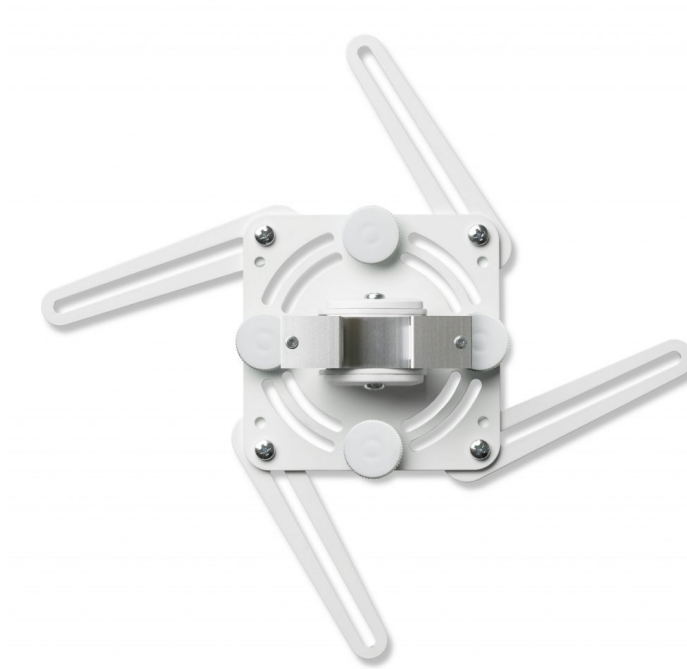

SMS PROJECTOR SHORT THROW UNISLIDE

Universal slide for Short Throw projectors for products in our Short Throw range. Choose between white and black unislide to match the projector and the environment.

This unislide is included as standard in the following products:

[SMS Projector ST.V](#)

[SMS Projector ST.V+](#)

▲ ARTICLE NUMBER

AE022021

SMS Proj ShortThrow UniSlide W