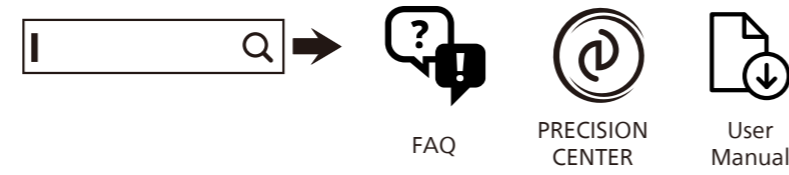

Register your product and get support at www.philips.com/support