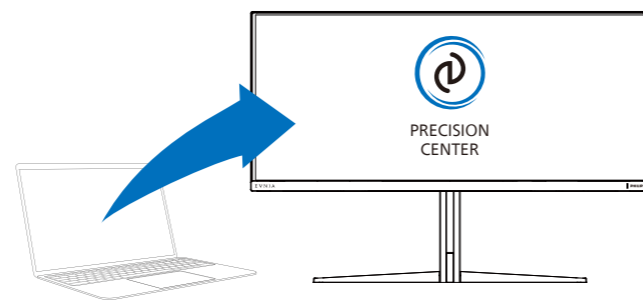

Adjust your settings with the EVNIA Precision Center Software