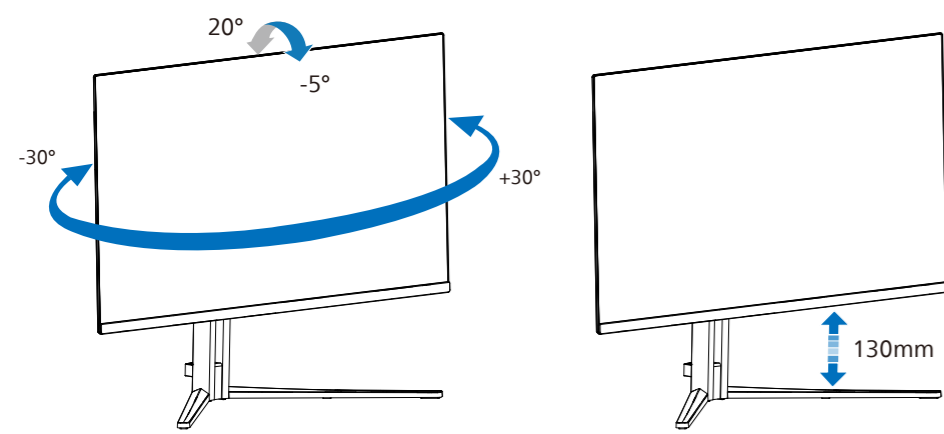

4

5

		SUB SOURCE POSSIBILITY (x1)			
MultiView		HDMI 1	HDMI 2	DisplayPort	USB C1
MAIN SOURCE (x1)	HDMI 1	●	●	●	●
	HDMI 2	●	●	●	●
	DisplayPort	●	●	●	●
	USB C1	●	●	●	●

Adjust your settings with the EVNIA Precision Center Software

Register your product and get support at www.philips.com/support

2026 © TOP Victory Investments Ltd. All rights reserved.

Specifications are subject to change without notice.

HDMI
The terms HDMI, HDMI High-Definition Multimedia Interface, HDMI Trade Dress and the HDMI Logos are trademarks or registered trademarks of HDMI Licensing Administrator, Inc.

www.evia.philips

Energy Labelling
32M2N6901A

Q41G32M1813A52

EVNIA

32M2N6901A

Quick Start

Register your product and get support at www.philips.com/welcome

PHILIPS

Contents

en The images shown are for illustrative purposes only. Actual product and accessory may vary by country or regions. Actual product and accessory shall prevail in kind.

sc 所有插图和产品配件仅为示意参考。因销售区域差异，产品可能不含有以上配件，具体以实物为准。

fr Les images sont uniquement fournies à des fins d'illustration. Le produit et les accessoires actuels peuvent différer selon le pays ou la région. Le produit et les accessoires réels prévaudront dans tous les cas.

jp 表示されている画像は説明のみを目的としています。実際の付属品は国や地域によって異なる場合がございます。

es Las imágenes que se muestran son solo de carácter ilustrativo. El producto y los accesorios reales pueden variar según el país o las regiones. El producto real y el accesorio prevalecerán en especie.

ko 표시된 이미지는 이해를 돕기 위한 것으로 실제 제품 및 액세서리는 국가 또는 지역에 따라 다를 수 있습니다. 실제 제품 및 동봉된 액세서리를 확인하세요.

1

2

USB C-C

USB A-C

USB hub

KVM

3