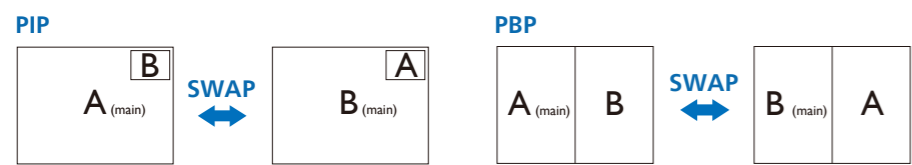

4

5

		SUB SOURCE POSSIBILITY (x1)			
MultiView		HDMI 1	HDMI 2	DisplayPort	USB C1
MAIN SOURCE (x1)	HDMI 1	●	●	●	●
	HDMI 2	●	●	●	●
	DisplayPort	●	●	●	●
	USB C1	●	●	●	●

Adjust your settings with the EVNIA Precision Center Software

Register your product and get support at www.philips.com/support

2026 © TOP Victory Investments Ltd. All rights reserved.

Specifications are subject to change without notice.

HDMI
The terms HDMI, HDMI High-Definition Multimedia Interface, HDMI Trade Dress and the HDMI Logos are trademarks or registered trademarks of HDMI Licensing Administrator, Inc.

www.evia.philips

Energy Labelling
32M2N6901A

Q41G32M1813A52

EVNIA

32M2N6901A

Quick Start

Register your product and get support at www.philips.com/welcome

PHILIPS

Contents

en The images shown are for illustrative purposes only. Actual product and accessory may vary by country or regions. Actual product and accessory shall prevail in kind.

sc 所有插图和产品配件仅为示意参考。因销售区域差异，产品可能不含有以上配件，具体以实物为准。

fr Les images sont uniquement fournies à des fins d'illustration. Le produit et les accessoires actuels peuvent différer selon le pays ou la région. Le produit et les accessoires réels prévaudront dans tous les cas.

jp 表示されている画像は説明のみを目的としています。実際の付属品は国や地域によって異なる場合がございます。

es Las imágenes que se muestran son solo de carácter ilustrativo. El producto y los accesorios reales pueden variar según el país o las regiones. El producto real y el accesorio prevalecerán en especie.

ko 표시된 이미지는 이해를 돕기 위한 것으로 실제 제품 및 액세서리는 국가 또는 지역에 따라 다를 수 있습니다. 실제 제품 및 동봉된 액세서리를 확인하세요.

1

2

USB C-C

USB A-C

USB hub

KVM

3