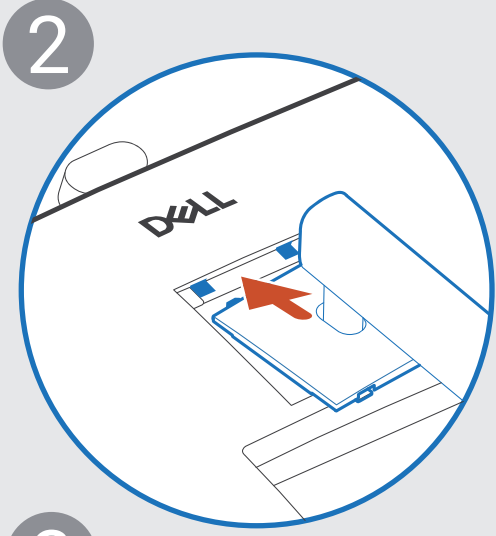

Dell Pro P 34 USB-C hubbskärm med webbkamera

P3426WEV

Snabbstartsguide

Dell Display and Peripheral Manager
Dell.com/support/ddpm

KVM

Dell.com/support/P3426WEV