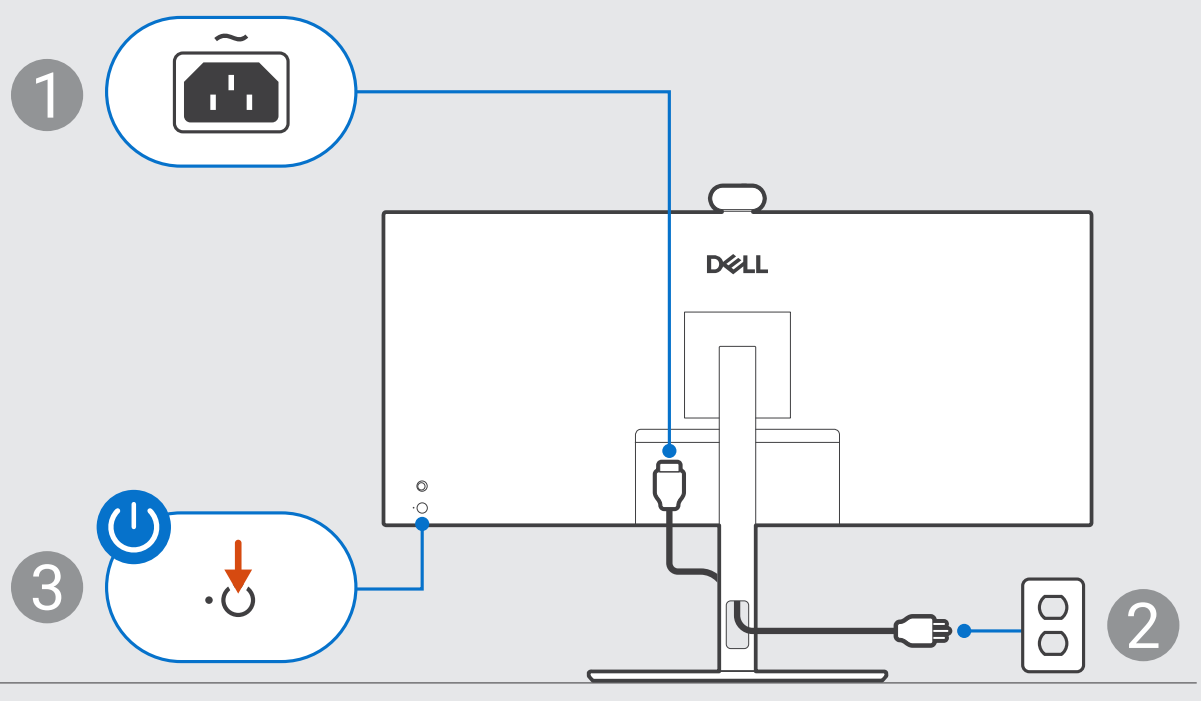

Dell Pro P 34 USB-C hubbskärm med webbkamera

P3426WEV

Snabbstartsguide

Dell Display and Peripheral Manager
Dell.com/support/ddpm

KVM

Dell.com/support/P3426WEV