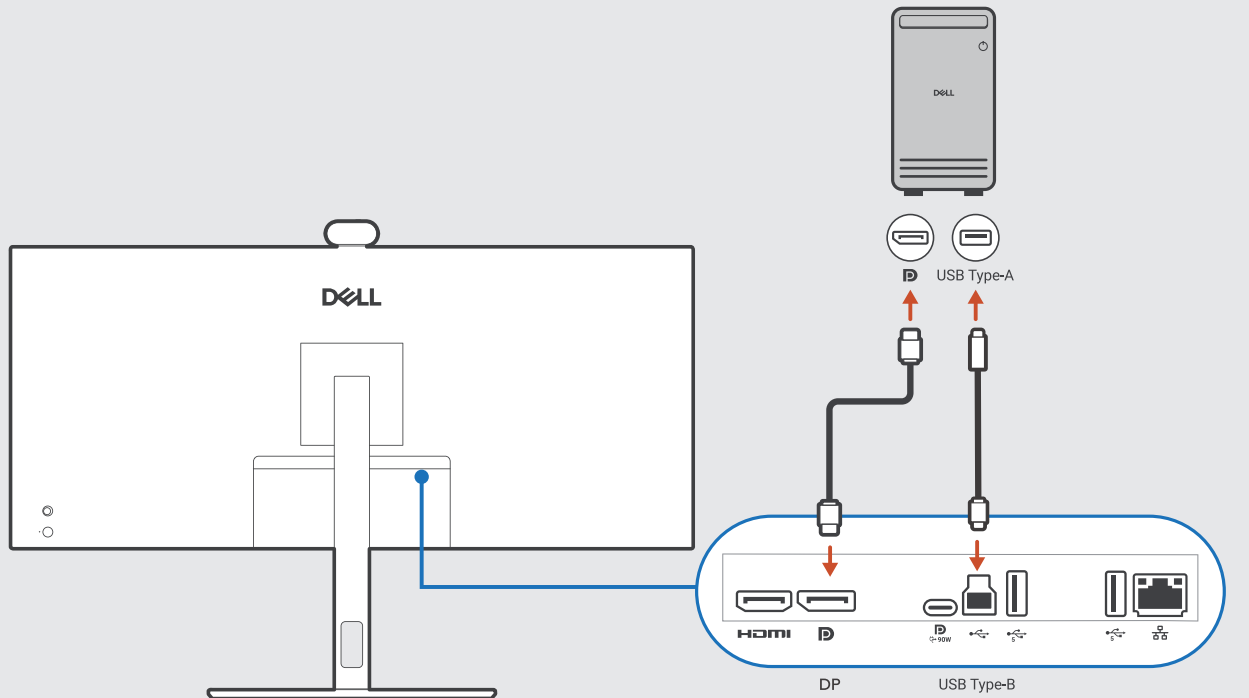

Dell Pro P 34 USB-C hubbskärm med webbkamera

P3426WEV

Snabbstartsguide

Dell Display and Peripheral Manager
Dell.com/support/ddpm

KVM

Dell.com/support/P3426WEV