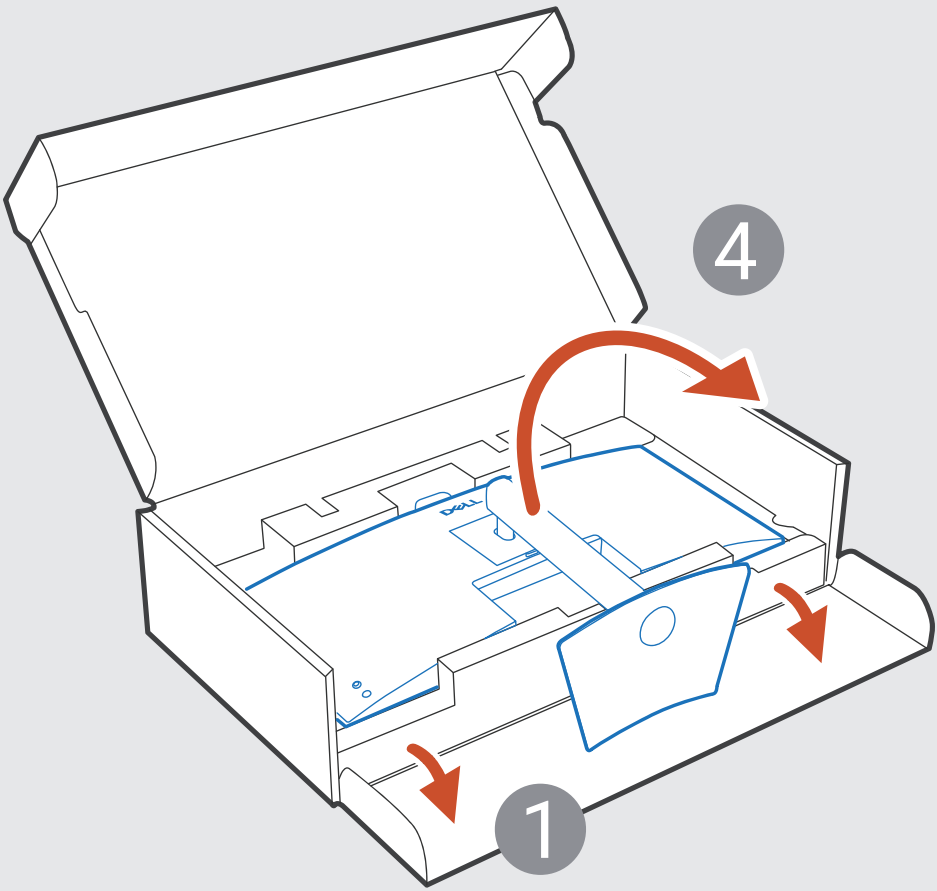

Dell Pro P 34 USB-C hubbskärm med webbkamera

P3426WEV

Snabbstartsguide

Dell Display and Peripheral Manager
Dell.com/support/ddpm

KVM

Dell.com/support/P3426WEV