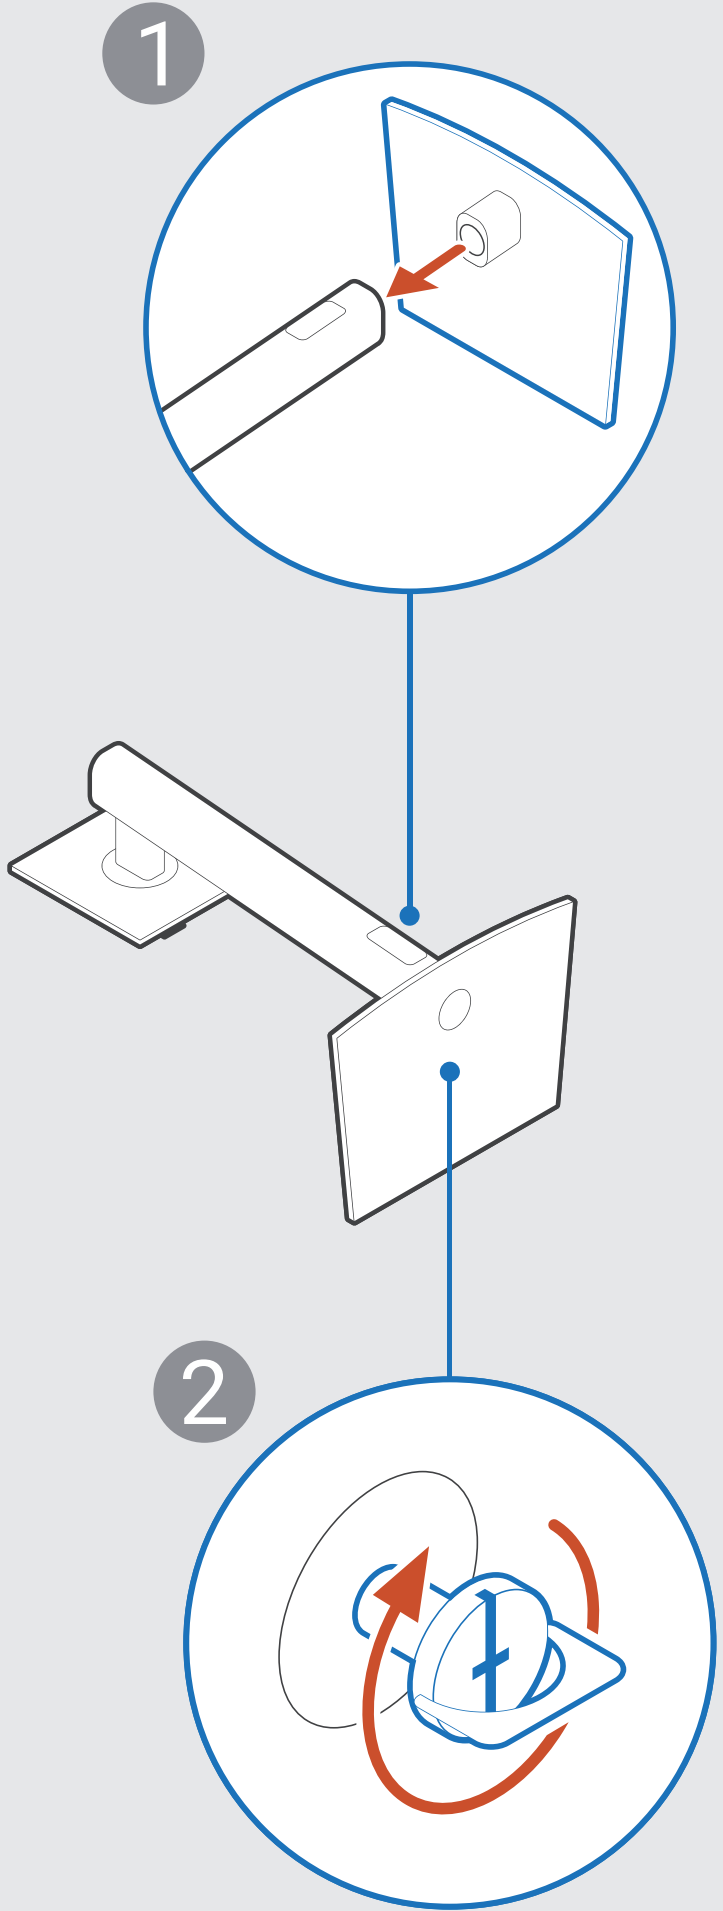

Dell Pro P 34 USB-C hubbskärm med webbkamera

P3426WEV

Snabbstartsguide

Dell Display and Peripheral Manager
Dell.com/support/ddpm

KVM

Dell.com/support/P3426WEV