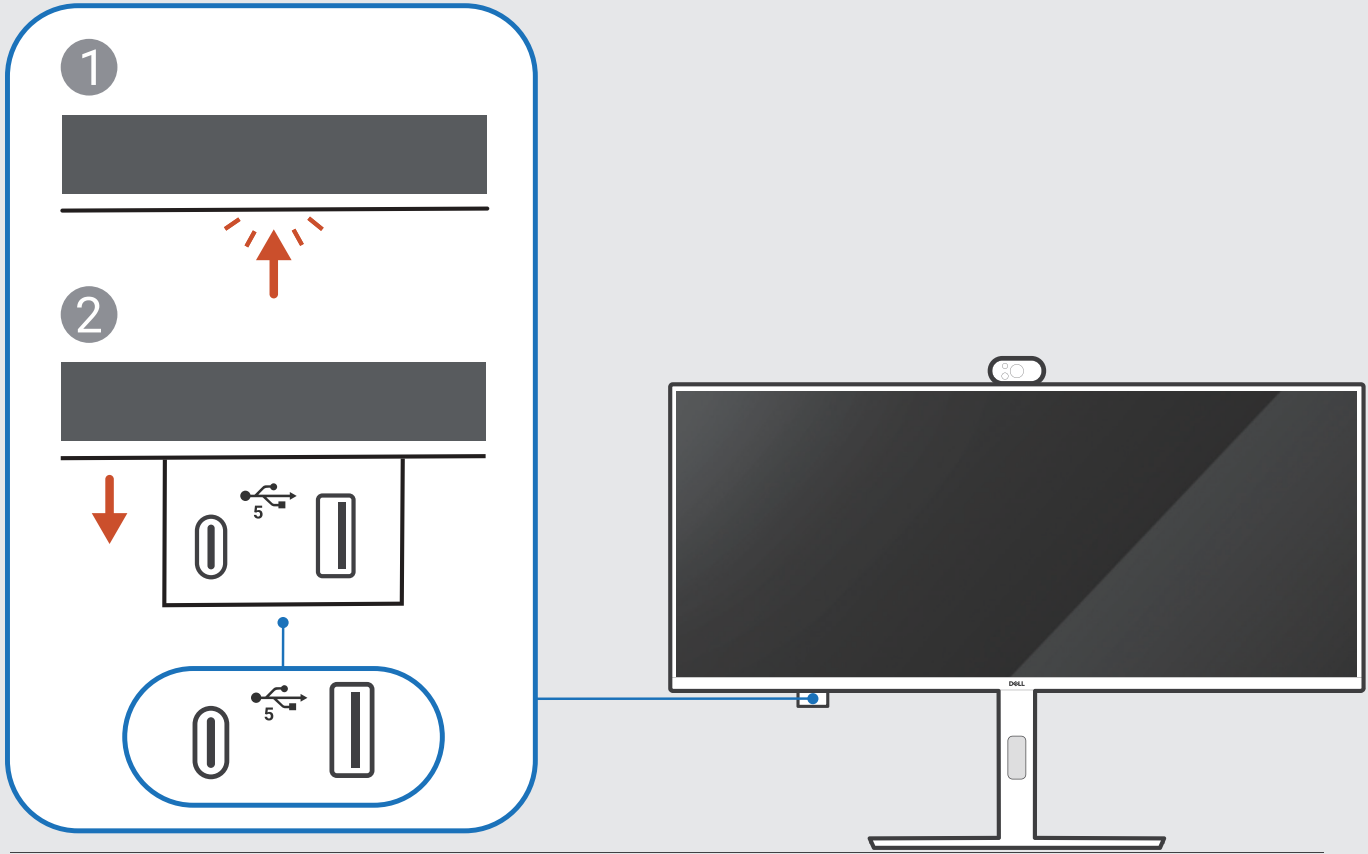

Dell Pro P 34 USB-C hubbskärm med webbkamera

P3426WEV

Snabbstartsguide

Dell Display and Peripheral Manager
Dell.com/support/ddpm

KVM

Dell.com/support/P3426WEV