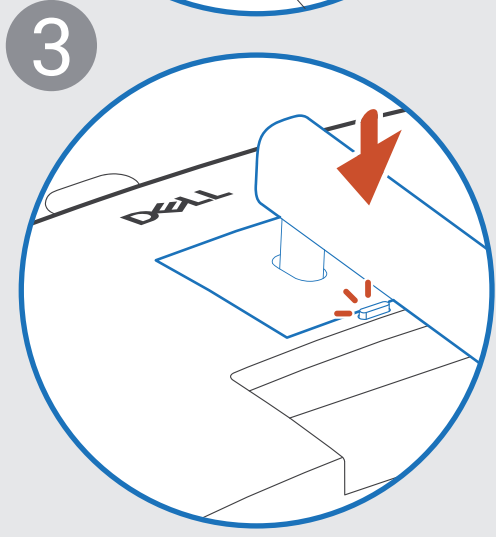

Dell Pro P 34 USB-C hubbskärm med webbkamera

P3426WEV

Snabbstartsguide

Dell Display and Peripheral Manager
Dell.com/support/ddpm

KVM

Dell.com/support/P3426WEV