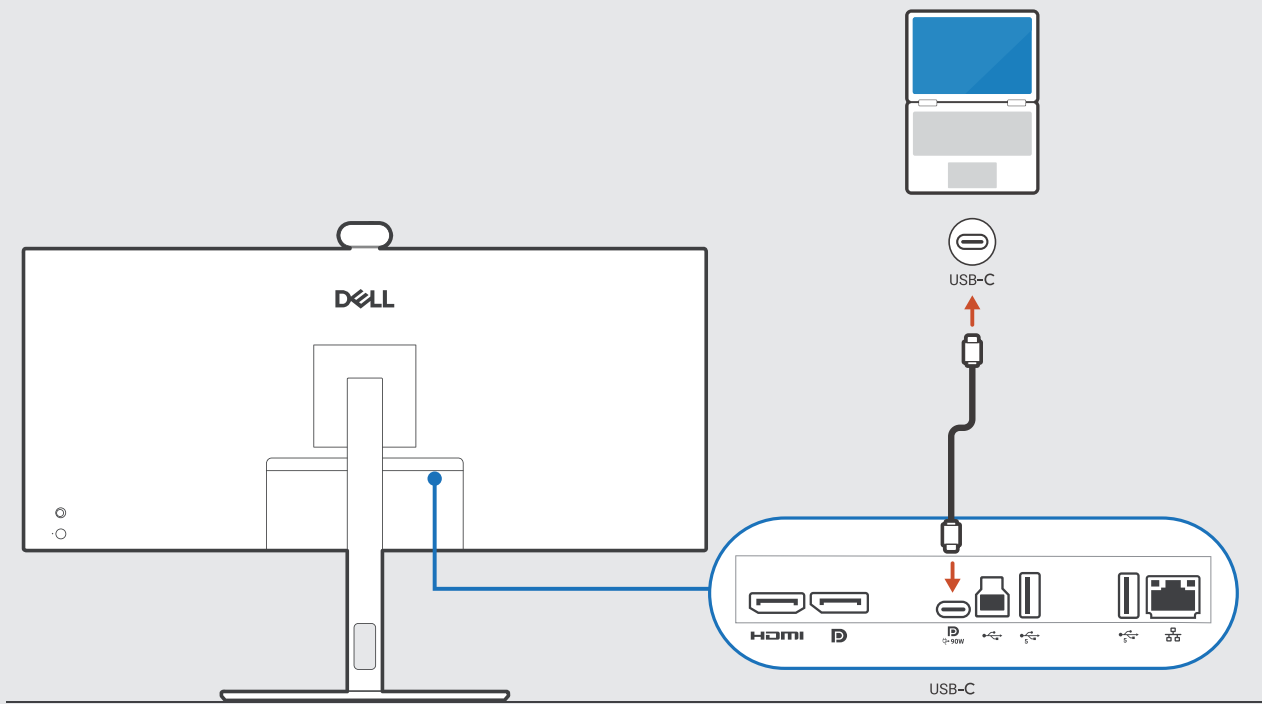

Dell Pro P 34 USB-C hubbskärm med webbkamera

P3426WEV

Snabbstartsguide

Dell Display and Peripheral Manager
Dell.com/support/ddpm

KVM

Dell.com/support/P3426WEV