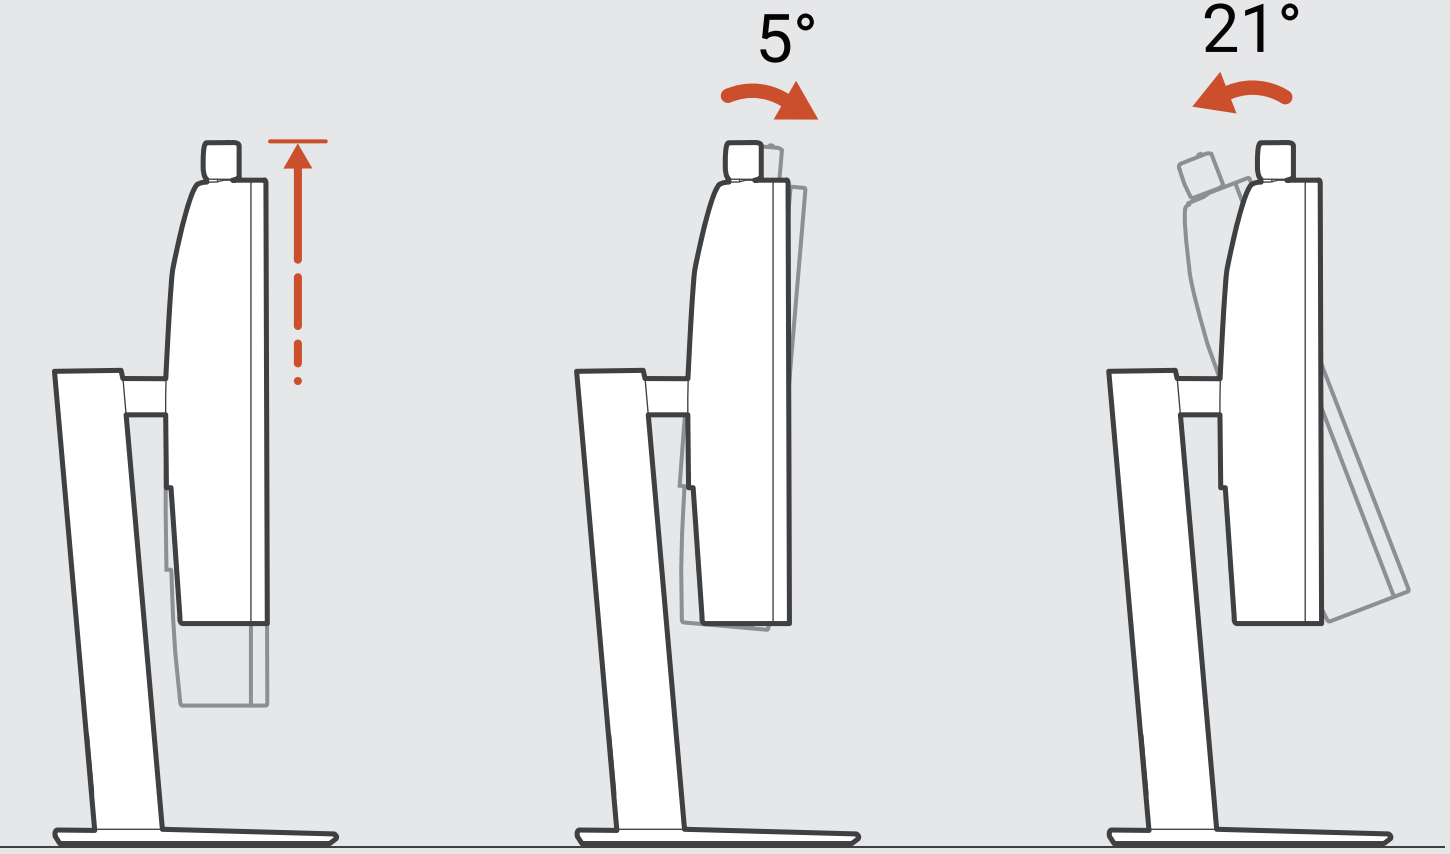

Dell Pro P 34 USB-C hubbskärm med webbkamera

P3426WEV

Snabbstartsguide

Dell Display and Peripheral Manager
Dell.com/support/ddpm

KVM

Dell.com/support/P3426WEV