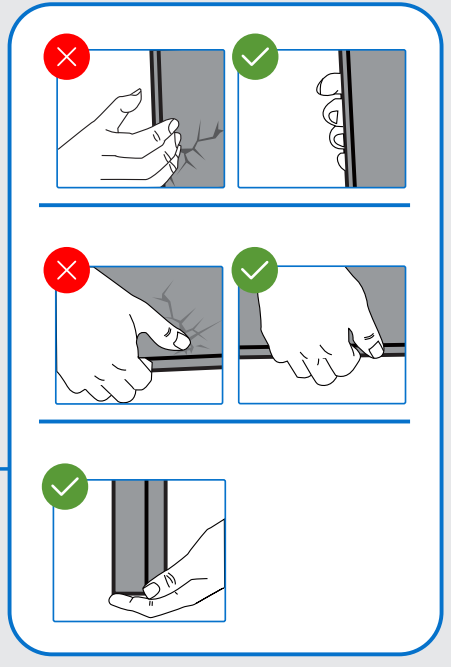

Dell Pro P 34 USB-C hubbskärm med webbkamera

P3426WEV

Snabbstartsguide

Dell Display and Peripheral Manager
Dell.com/support/ddpm

KVM

Dell.com/support/P3426WEV