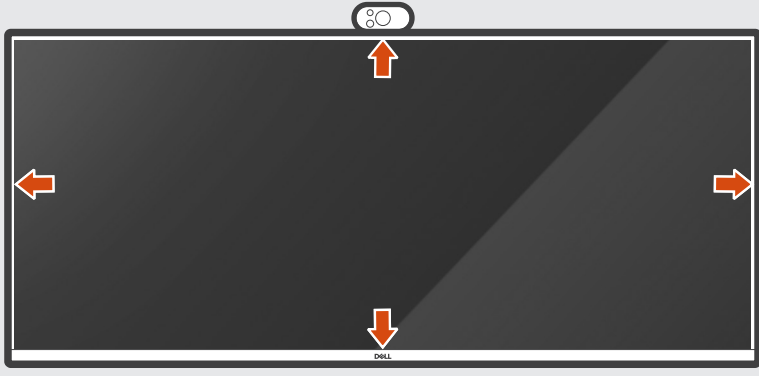

Dell Pro P 34 USB-C hubbskärm med webbkamera

P3426WEV

Snabbstartsguide

Dell Display and Peripheral Manager
Dell.com/support/ddpm

KVM

Dell.com/support/P3426WEV