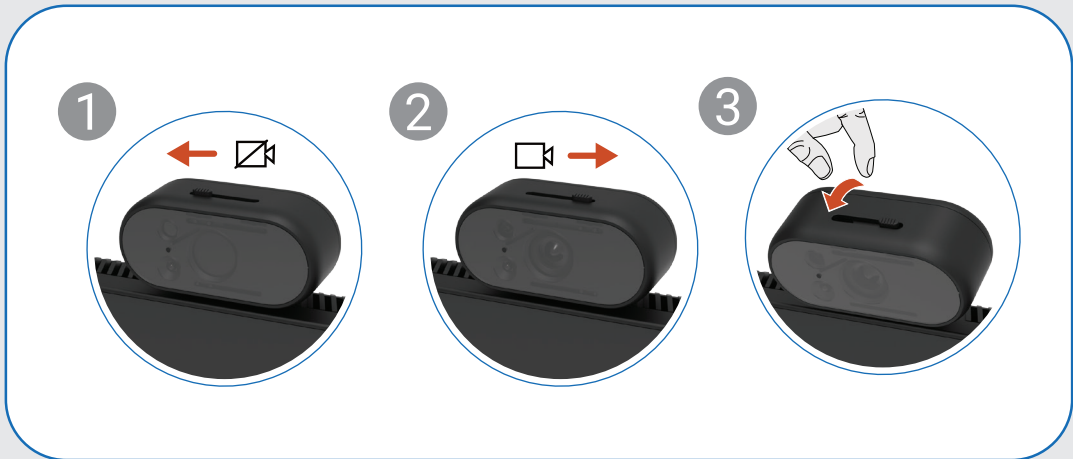

Dell Pro P 34 USB-C hubbskärm med webbkamera

P3426WEV

Snabbstartsguide

Dell Display and Peripheral Manager
Dell.com/support/ddpm

KVM

Dell.com/support/P3426WEV