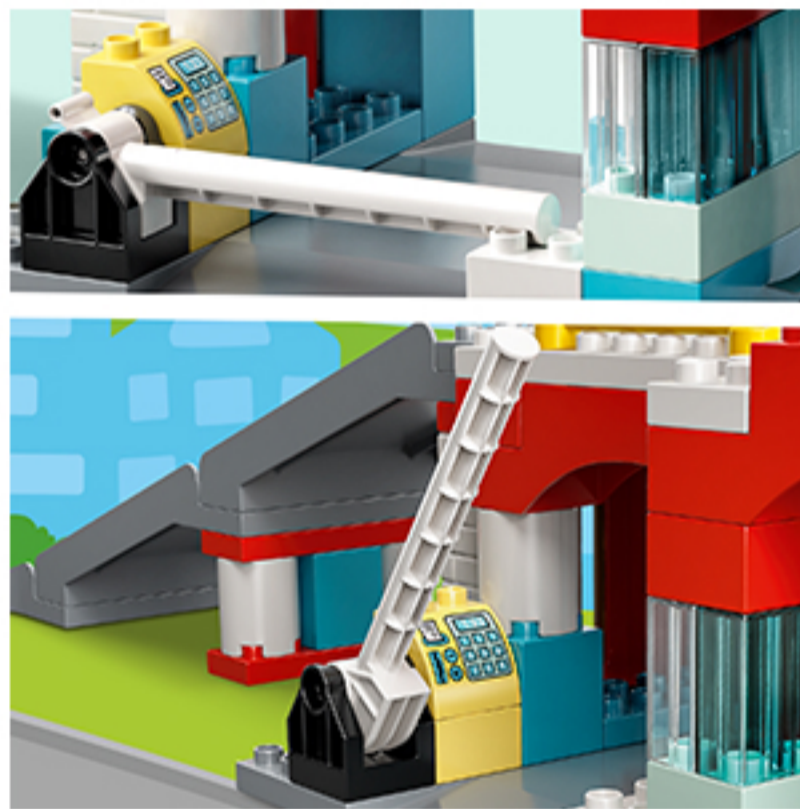

**All-in-one car-care parking house**

The ultimate feature-packed set for car-loving toddlers. Includes 3 vehicles – 1 with a Push&Go feature – and 4 figures.

**Role-play activities to fuel imaginations**

This 112-piece set for kids aged 2+ includes a drive-through car wash, charging station, ramp, boom barrier and accessories.

VIDEO

**LEGO® DUPLO® Parking Garage and Car Wash**

**Multifunction, 2-story car set**

Drive vehicles (including a Push&Go car) up the ramp.

**Fun features to operate**

Activate the ticket machine with its lift-up barrier.

**Car-care role play**

Get hands-on with the car-washing accessories.

**Power-up the action**

Refuel at the charging station for more adventures.

**4 characters inspire play**

Play out stories with 2 men, a grandmother, child and a dog.

**Confident construction**

A toddler-friendly guide makes building fun and fulfilling.