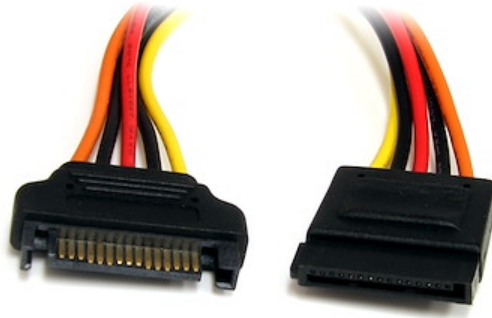

12in 15 pin SATA Power Extension Cable

Product ID: SATAPOWEXT12

The SATAPOWEXT12 SATA Power Extension Cable (15-pin, 12-inch) enables you to extend the reach between internal SATA power and drive connections by up to 12 inches.

The extension cable helps to simplify drive installation by overcoming typical connection limitations and reduces the risk of damage to the drive or motherboard SATA connectors by eliminating the need to strain or stretch the cable in order to make the necessary connection.

This SATA Power Extension Cord is backed by StarTech.com's lifetime warranty.

Certifications, Reports and Compatibility

Applications

- Provides flexibility in SATA drive and cable placement, when building or upgrading systems
- Extend SATA backplane adapter connections
- Extend SATA Drive Dock connections

Features

- Male to Female (15-pin) SATA Power Connectors

- Offers 12" in cable length

Connector(s)

Warranty	Lifetime
Connector A	1 - SATA Power (15 pin)
Connector B	1 - SATA Power (15 pin)

Physical Characteristics