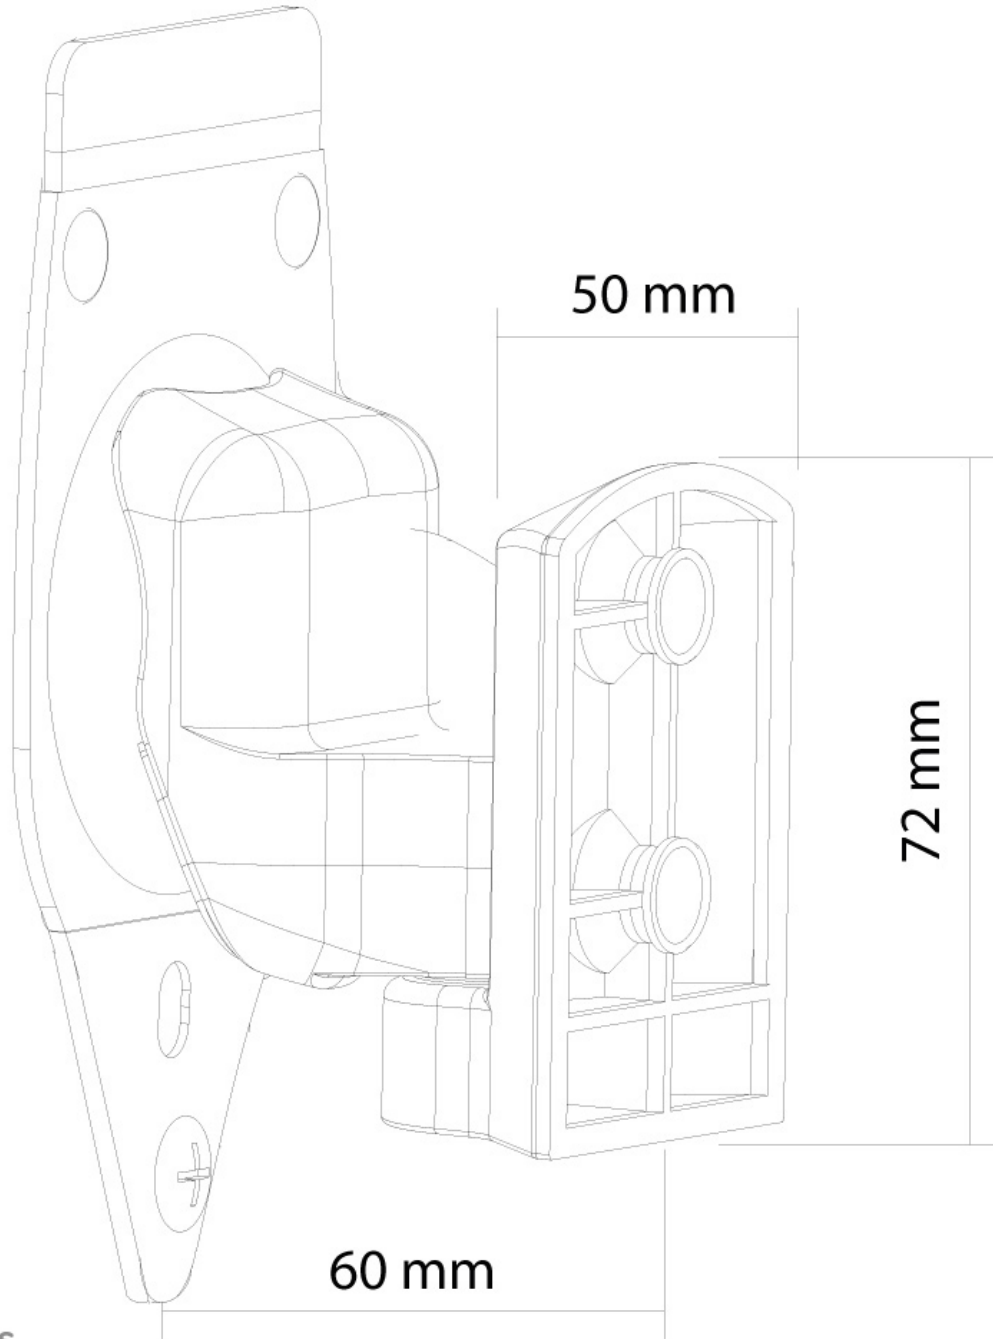

NM-WS300WHITE

NEOMOUNTS NM-WS300WHITE SONOS PLAY3
SPEAKER WALL MOUNT - FULL MOTION

Neomounts