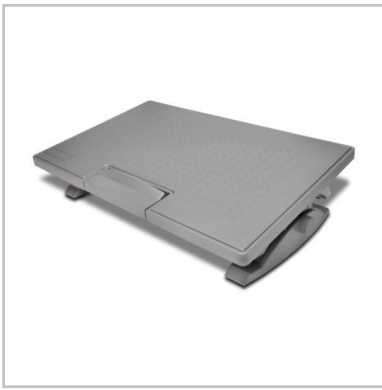

Features

- Ergonomist approved to improve posture, promote healthy circulation and support back and leg comfort
- SmartFit™ system simplifies ideal ergonomic height positioning using scientifically proven research to support proper fit and increase productivity
- Height adjustable with positions between 90mm–120mm (3.5in–4.7in) to support users of all heights
- Angle & tilt adjustable to allow users to personalise their preferred tilt position (angle adjusts 12°–20° for K50416 or 0°–18° for K50345/K50409; tilt adjusts 0°–18°)
- Locking foot pedal control allows users to adjust the foot rest without leaving their chair
- Anti-slip base and top ensures your foot rest and feet stay in place throughout the working day
- Easy-to-clean surface can be spot cleaned with warm water
- Wide platform comfortably accommodates users preferring a wider stance
- Non-toxic materials independently certified for safety and compliance
- Professional performance-focused design combines functional and sophisticated low-profile elegance with durable components

Specifications

- **Features** SmartFit™, SmartFit™, SmartFit™, SmartFit™, SmartFit™, SmartFit™, SmartFit™, SmartFit™, SmartFit™, SmartFit™
- **PDP Request Quote** Yes
- **Period of Warranty** Limited 2-year warranty

Product information

Gross weight 2.81kg

Retail Packaging Information

Depth 545mm
Width 360mm
Height 105mm
Gross weight 3.44kg
UPC# 5028252596695
Unit quantity 1

Master Case Information

Depth 560mm
Width 380mm
Height 250mm
Gross weight 7.57kg
UPC# 5028252596725
Unit quantity 2

Shipping Information

Country of origin TW
Minimum Order Quantity 1

General information

Colour Unknown