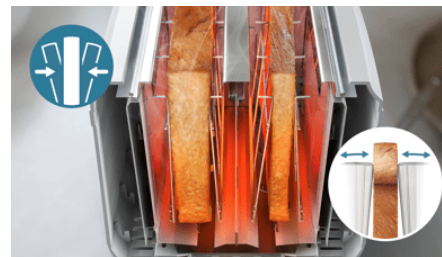

## 8 browning settings

Enjoy perfect toast exactly the way you like it with 8 settings to choose from. Adjust for any type of bread — thick or thin, lightly toasted or golden, crispy brown.

## 2 large self-centring slots

Elevate your breakfast with more bread types rather than just standard toast! 2 large variable slots for a variety of different bread sizes and types. The self-centring mechanism perfectly aligns each slice in the centre of the slot for even browning, regardless of thickness.

## High-lift lever

The high-lift lever lets you safely remove small, hard-to-reach pieces. Simply lift the lever to remove any slice.