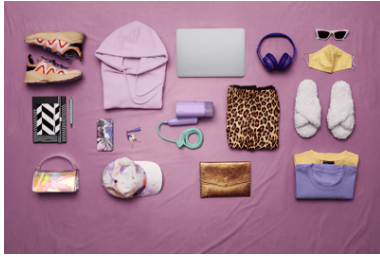

Compact and foldable, Ready to use in 30 seconds, 1000 W, up to 20 g/min, No ironing board needed

STH3010/30

Highlights

Compact and foldable

Our handheld steamer 3000 Series is designed to be light, compact and foldable for easy usage and storage to re-assure fresh outfits anytime, anywhere. It is your ideal companion for easy and quick touch-up at home or on the go.