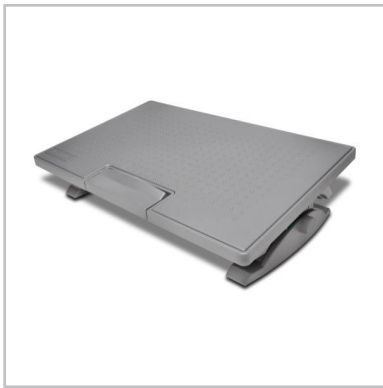

Features

- Ergonomist approved to improve posture, promote healthy circulation and support back and leg comfort
- SmartFit™ system simplifies ideal ergonomic height positioning using scientifically proven research to support proper fit and increase productivity
- Height adjustable with positions between 90mm–120mm (3.5in–4.7in) to support users of all heights
- Angle & tilt adjustable to allow users to personalise their preferred tilt position (angle adjusts 12°–20° for K50416 or 0°–18° for K50345/K50409; tilt adjusts 0°–18°)
- Locking foot pedal control allows users to adjust the foot rest without leaving their chair
- Anti-slip base and top ensures your foot rest and feet stay in place throughout the working day
- Easy-to-clean surface can be spot cleaned with warm water
- Wide platform comfortably accommodates users preferring a wider stance
- Non-toxic materials independently certified for safety and compliance
- Professional performance-focused design combines functional and sophisticated low-profile elegance with durable components

Specifications

- **Features** SmartFit™, SmartFit™, SmartFit™, SmartFit™, SmartFit™, SmartFit™, SmartFit™, SmartFit™, SmartFit™, SmartFit™
- **PDP Request Quote** Yes
- **Period of Warranty** Limited 2-year warranty

Product information

Gross weight 2.81kg

Retail Packaging Information

Depth 545mm
Width 360mm
Height 105mm
Gross weight 3.44kg
UPC# 5028252596695
Unit quantity 1

Master Case Information

Depth 560mm
Width 380mm
Height 250mm
Gross weight 7.57kg
UPC# 5028252596725
Unit quantity 2

Shipping Information

Country of origin TW
Minimum Order Quantity 1

General information

Colour Unknown