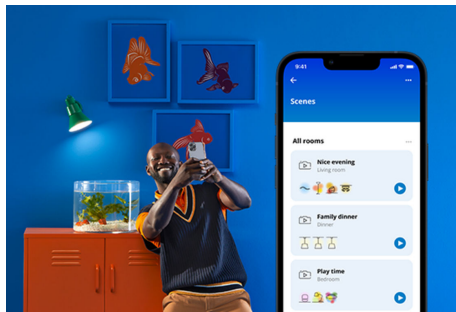

### Smart lighting functionalities easy to set up

Enjoy the benefits of smart features instantly, just by connecting your WiZ light to your Wi-Fi network. Control lights easily when you're away from home and scheduling lights to go on and off automatically. No need to install additional hardware such as hub or gateway!

### Exclusive SpaceSense™ light that turns on with movement

WiZ's SpaceSense technology turns your lights into motion sensors. With a minimum of two WiZ lights in a room, you can activate the SpaceSense feature in the WiZ app and get the lights to turn on and off automatically with motion detection. It's simple. It's SpaceSense. It's WiZ.

### Monitor your energy consumption

Get an overview of the energy consumption of your lights with the WiZ app. Easily access a weekly or daily report to help you stay on top of your energy consumption at home.

### Create your perfect light scene

Make your own mix of different colour and white lights modes to create the perfect light ambience for your daily moment. Simply save your new Scene and select it anytime with the WiZ app or voice.