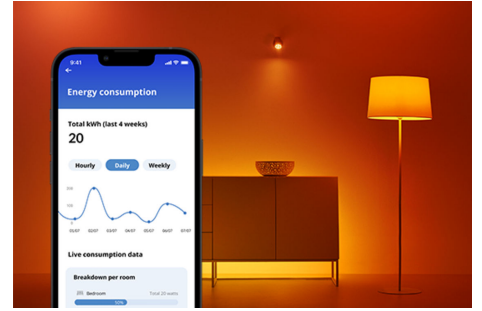

Monitor your energy consumption

Get an overview of the energy consumption of your lights with the WiZ app. Easily access a weekly or daily report to help you stay on top of your energy consumption at home.