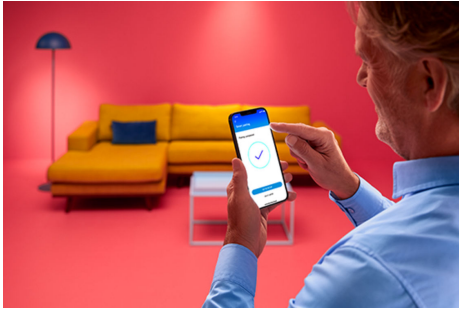

## Candle 40 W C37 E14

Candles are delightful, but they can do only one thing: produce candlelight. These full-colour candle-shaped LED bulbs, on the other hand, can do 16.7 million things. Choose the perfect hue for whatever you've got going on – whether it's a rollicking party, an elegant dinner or chilling on the sofa with a good film – or create schedules to automatically transition to the perfect ambiance as your needs and moods change. All Wi-Fi controllable using the WiZ app, WiZ remote or even your voice.

### Smart lighting functionalities easy to set up

Enjoy the benefits of smart features instantly, just by connecting your WiZ light to your Wi-Fi network. Control lights easily when you're away from home and scheduling lights to go on and off automatically. No need to install additional hardware such as hub or gateway!

### Create your perfect light scene

Make your own mix of different colour and white lights modes to create the perfect light ambience for your daily moment. Simply save your new Scene and select it anytime with the WiZ app or voice.