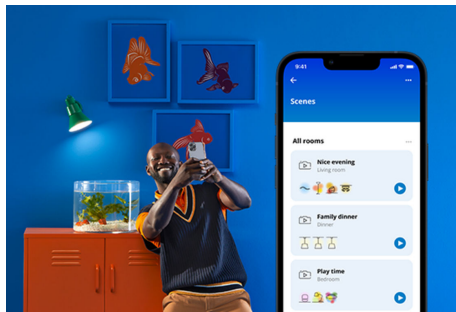

PRODUCT HIGHLIGHTS

- Full colour smart bulb
- Up to 470 lumens
- Easy plug and play
- Control with app or voice

Smart lighting functionalities easy to set up

Enjoy the benefits of smart features instantly, just by connecting your WiZ light to your Wi-Fi network. Control lights easily when you're away from home and scheduling lights to go on and off automatically. No need to install additional hardware such as hub or gateway!

Exclusive SpaceSense™ light that turns on with movement

WiZ's SpaceSense technology turns your lights into motion sensors. With a minimum of two WiZ lights in a room, you can activate the SpaceSense feature in the WiZ app and get the lights to turn on and off automatically with motion detection. It's simple. It's SpaceSense. It's WiZ.

Monitor your energy consumption

Get an overview of the energy consumption of your lights with the WiZ app. Easily access a weekly or daily report to help you stay on top of your energy consumption at home.

Create your perfect light scene

Make your own mix of different colour and white lights modes to create the perfect light ambience for your daily moment. Simply save your new Scene and select it anytime with the WiZ app or voice.