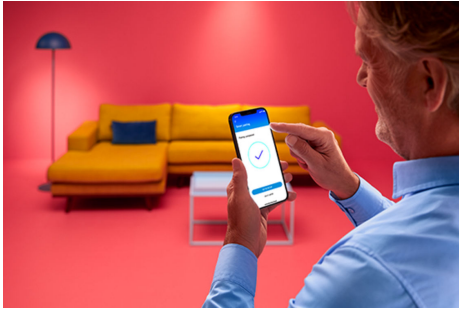

Candle 40 W C37 E14

Candles are delightful, but they can do only one thing: produce candlelight. These full-colour candle-shaped LED bulbs, on the other hand, can do 16.7 million things. Choose the perfect hue for whatever you've got going on – whether it's a rollicking party, an elegant dinner or chilling on the sofa with a good film – or create schedules to automatically transition to the perfect ambiance as your needs and moods change. All Wi-Fi controllable using the WiZ app, WiZ remote or even your voice.

PRODUCT HIGHLIGHTS

- Full colour smart bulb
- Up to 470 lumens
- Easy plug and play
- Control with app or voice

Smart lighting functionalities easy to set up

Enjoy the benefits of smart features instantly, just by connecting your WiZ light to your Wi-Fi network. Control lights easily when you're away from home and scheduling lights to go on and off automatically. No need to install additional hardware such as hub or gateway!

Create your perfect light scene

Make your own mix of different colour and white lights modes to create the perfect light ambience for your daily moment. Simply save your new Scene and select it anytime with the WiZ app or voice.

Millions of colours and changing light modes to make your day

Choose any light colour you like or simply apply a dynamic light mode that we've designed for you. Fireplace or Ocean, for example, will help you create an amazing atmosphere and lift your mood.