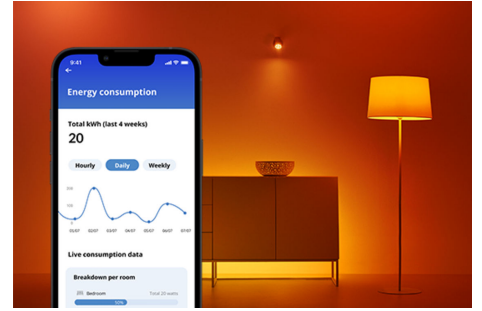

Candle 40 W C37 E14

Candles are delightful, but they can do only one thing: produce candlelight. These full-colour candle-shaped LED bulbs, on the other hand, can do 16.7 million things. Choose the perfect hue for whatever you've got going on – whether it's a rollicking party, an elegant dinner or chilling on the sofa with a good film – or create schedules to automatically transition to the perfect ambiance as your needs and moods change. All Wi-Fi controllable using the WiZ app, WiZ remote or even your voice.

PRODUCT HIGHLIGHTS

- Full colour smart bulb
- Up to 470 lumens
- Easy plug and play
- Control with app or voice

Smart lighting functionalities easy to set up

Enjoy the benefits of smart features instantly, just by connecting your WiZ light to your Wi-Fi network. Control lights easily when you're away from home and scheduling lights to go on and off automatically. No need to install additional hardware such as hub or gateway!

Exclusive SpaceSense™ light that turns on with movement

WiZ's SpaceSense technology turns your lights into motion sensors. With a minimum of two WiZ lights in a room, you can activate the SpaceSense feature in the WiZ app and get the lights to turn on and off automatically with motion detection. It's simple. It's SpaceSense. It's WiZ.

Create your perfect light scene

Make your own mix of different colour and white lights modes to create the perfect light ambience for your daily moment. Simply save your new Scene and select it anytime with the WiZ app or voice.