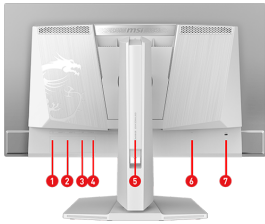

Adjustment (Height)	0 ~ 110 mm
Kensington Lock	Yes
VESA Mounting	100 x 100 mm
Dimension with Stand (W x D x H)	611.1 x 241.9 x 532.84 mm (24.06 x 9.52 x 20.98 inch)
Dimension without Stand (W x D x H)	611.1 x 69.3 x 357.2 mm (24.06 x 2.73 x 14.06 inch)
Weight (NW / GW)	6.8 kg (14.99 lbs) / 10.49 kg (23.13 lbs)
Carton Dimension (W X D X H)	820 x 169 x 513 mm (32.28 x 6.65 x 20.20 inch)
Accessories	1x DisplayPort Cable (1.4a), 1x Power Cord (C13), 1x Quick Guide, 4x VESA Wall Mount Screw
Note	Display Port: 2560 x 1440 (Up to 280Hz) HDMI™: 2560 x 1440 (Up to 280Hz) Type-C (DP alt.): 2560 x 1440 (Up to 280Hz) Support: HDMI™ CEC, PIP/PBP; Non Support: KVM
Warranty	3 years (including panel burn-in)

CONNECTIONS

1. Headphone-out
2. 2x HDMI™ 2.1 (WQHD@280Hz)
3. DisplayPort 1.4a (HBR3)
4. USB Type-C (15W PD)
5. 5-Way Navigator
6. AC-in
7. Kensington Lock