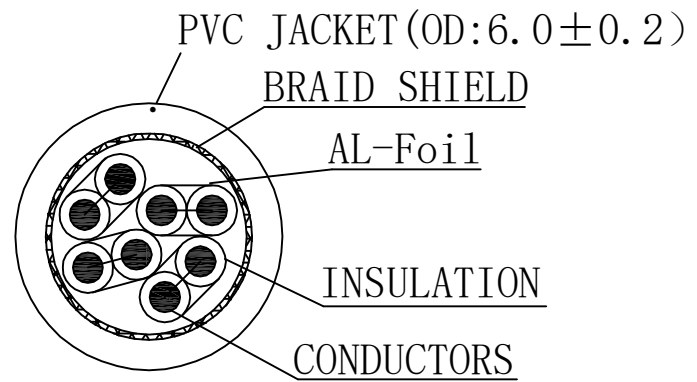

PIN OUT

CN1	CN2	COLOR
1	1	WHITE/ORANGE
2	2	ORANGE
3	3	WHITE/GREEN
6	6	GREEN
4	4	BLUE
5	5	WHITE/BLUE
7	7	WHITE/BROWN
8	8	BROWN
SHIELD	SHIELD	BRAID

PAIR

SECTION A-A

1.1 ALL COMPONENTS ARE RoHS COMPLIANT.
 1.2 100% OPEN AND SHORT TEST.

③	MOLDING	2PCS	RED PVC
②	CONNECTER	2PCS	RJ45 (8P8C) MALE, WITH SHIELD, GOLD PLATED
①	CABLE	1PCS	(26AWG*1P+AL-FOIL)*4+BRAID SHIELD(ALM)+RED LSZH JACKET
NO.	PARTS NAME	Q' TY	SPECIFICATION

APPROVED	CHECKED	DRAWN	CUSTOMER:
			ITEM NO. SFTP-62RAH
			DRAW NO.
			UNIT mm
			SCALE NONE