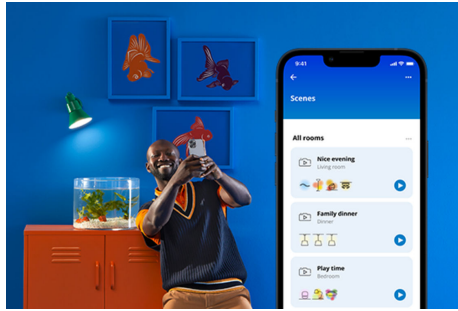

### Smart lighting functionalities easy to set up

Enjoy the benefits of smart features instantly, just by connecting your WiZ light to your Wi-Fi network. Control lights easily when you're away from home and scheduling lights to go on and off automatically. No need to install additional hardware such as hub or gateway!

### Exclusive SpaceSense™ light that turns on with movement

WiZ's SpaceSense technology turns your lights into motion sensors. With a minimum of two WiZ lights in a room, you can activate the SpaceSense feature in the WiZ app and get the lights to turn on and off automatically with motion detection. It's simple. It's SpaceSense. It's WiZ.

### Monitor your energy consumption

Get an overview of the energy consumption of your lights with the WiZ app. Easily access a weekly or daily report to help you stay on top of your energy consumption at home.

### Create your perfect light scene

Make your own mix of different colour and white lights modes to create the perfect light ambience for your daily moment. Simply save your new Scene and select it anytime with the WiZ app or voice.