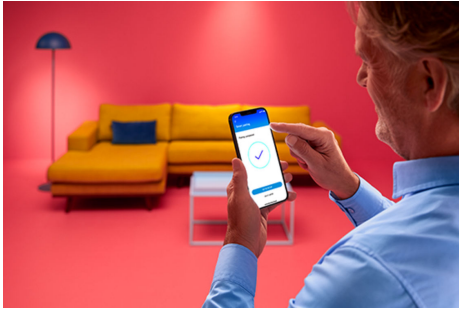

## Bulb 100W A67 E27

Colour, colour, colour, colour, colour chameleon! Don't let the standard A67 shape fool you: there's nothing standard about the light that comes out of these large-format LED powerhouses. Choose from millions of colours to match whatever you've got going on – whether it's a rollicking party, an elegant dinner or chilling on the couch with a good movie – or create schedules to automatically transition to the perfect ambiance as your needs and moods change. All Wi-Fi controllable using the WiZ app, WiZ remote or even your voice.

### Smart lighting functionalities easy to set up

Enjoy the benefits of smart features instantly, just by connecting your WiZ light to your Wi-Fi network. Control lights easily when you're away from home and scheduling lights to go on and off automatically. No need to install additional hardware such as hub or gateway!

### Create your perfect light scene

Make your own mix of different colour and white lights modes to create the perfect light ambience for your daily moment. Simply save your new Scene and select it anytime with the WiZ app or voice.