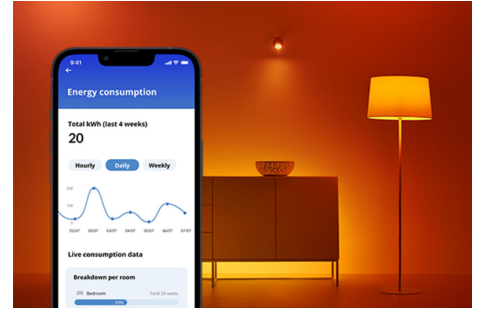

Monitor your energy consumption

Get an overview of the energy consumption of your lights with the WiZ app. Easily access a weekly or daily report to help you stay on top of your energy consumption at home.