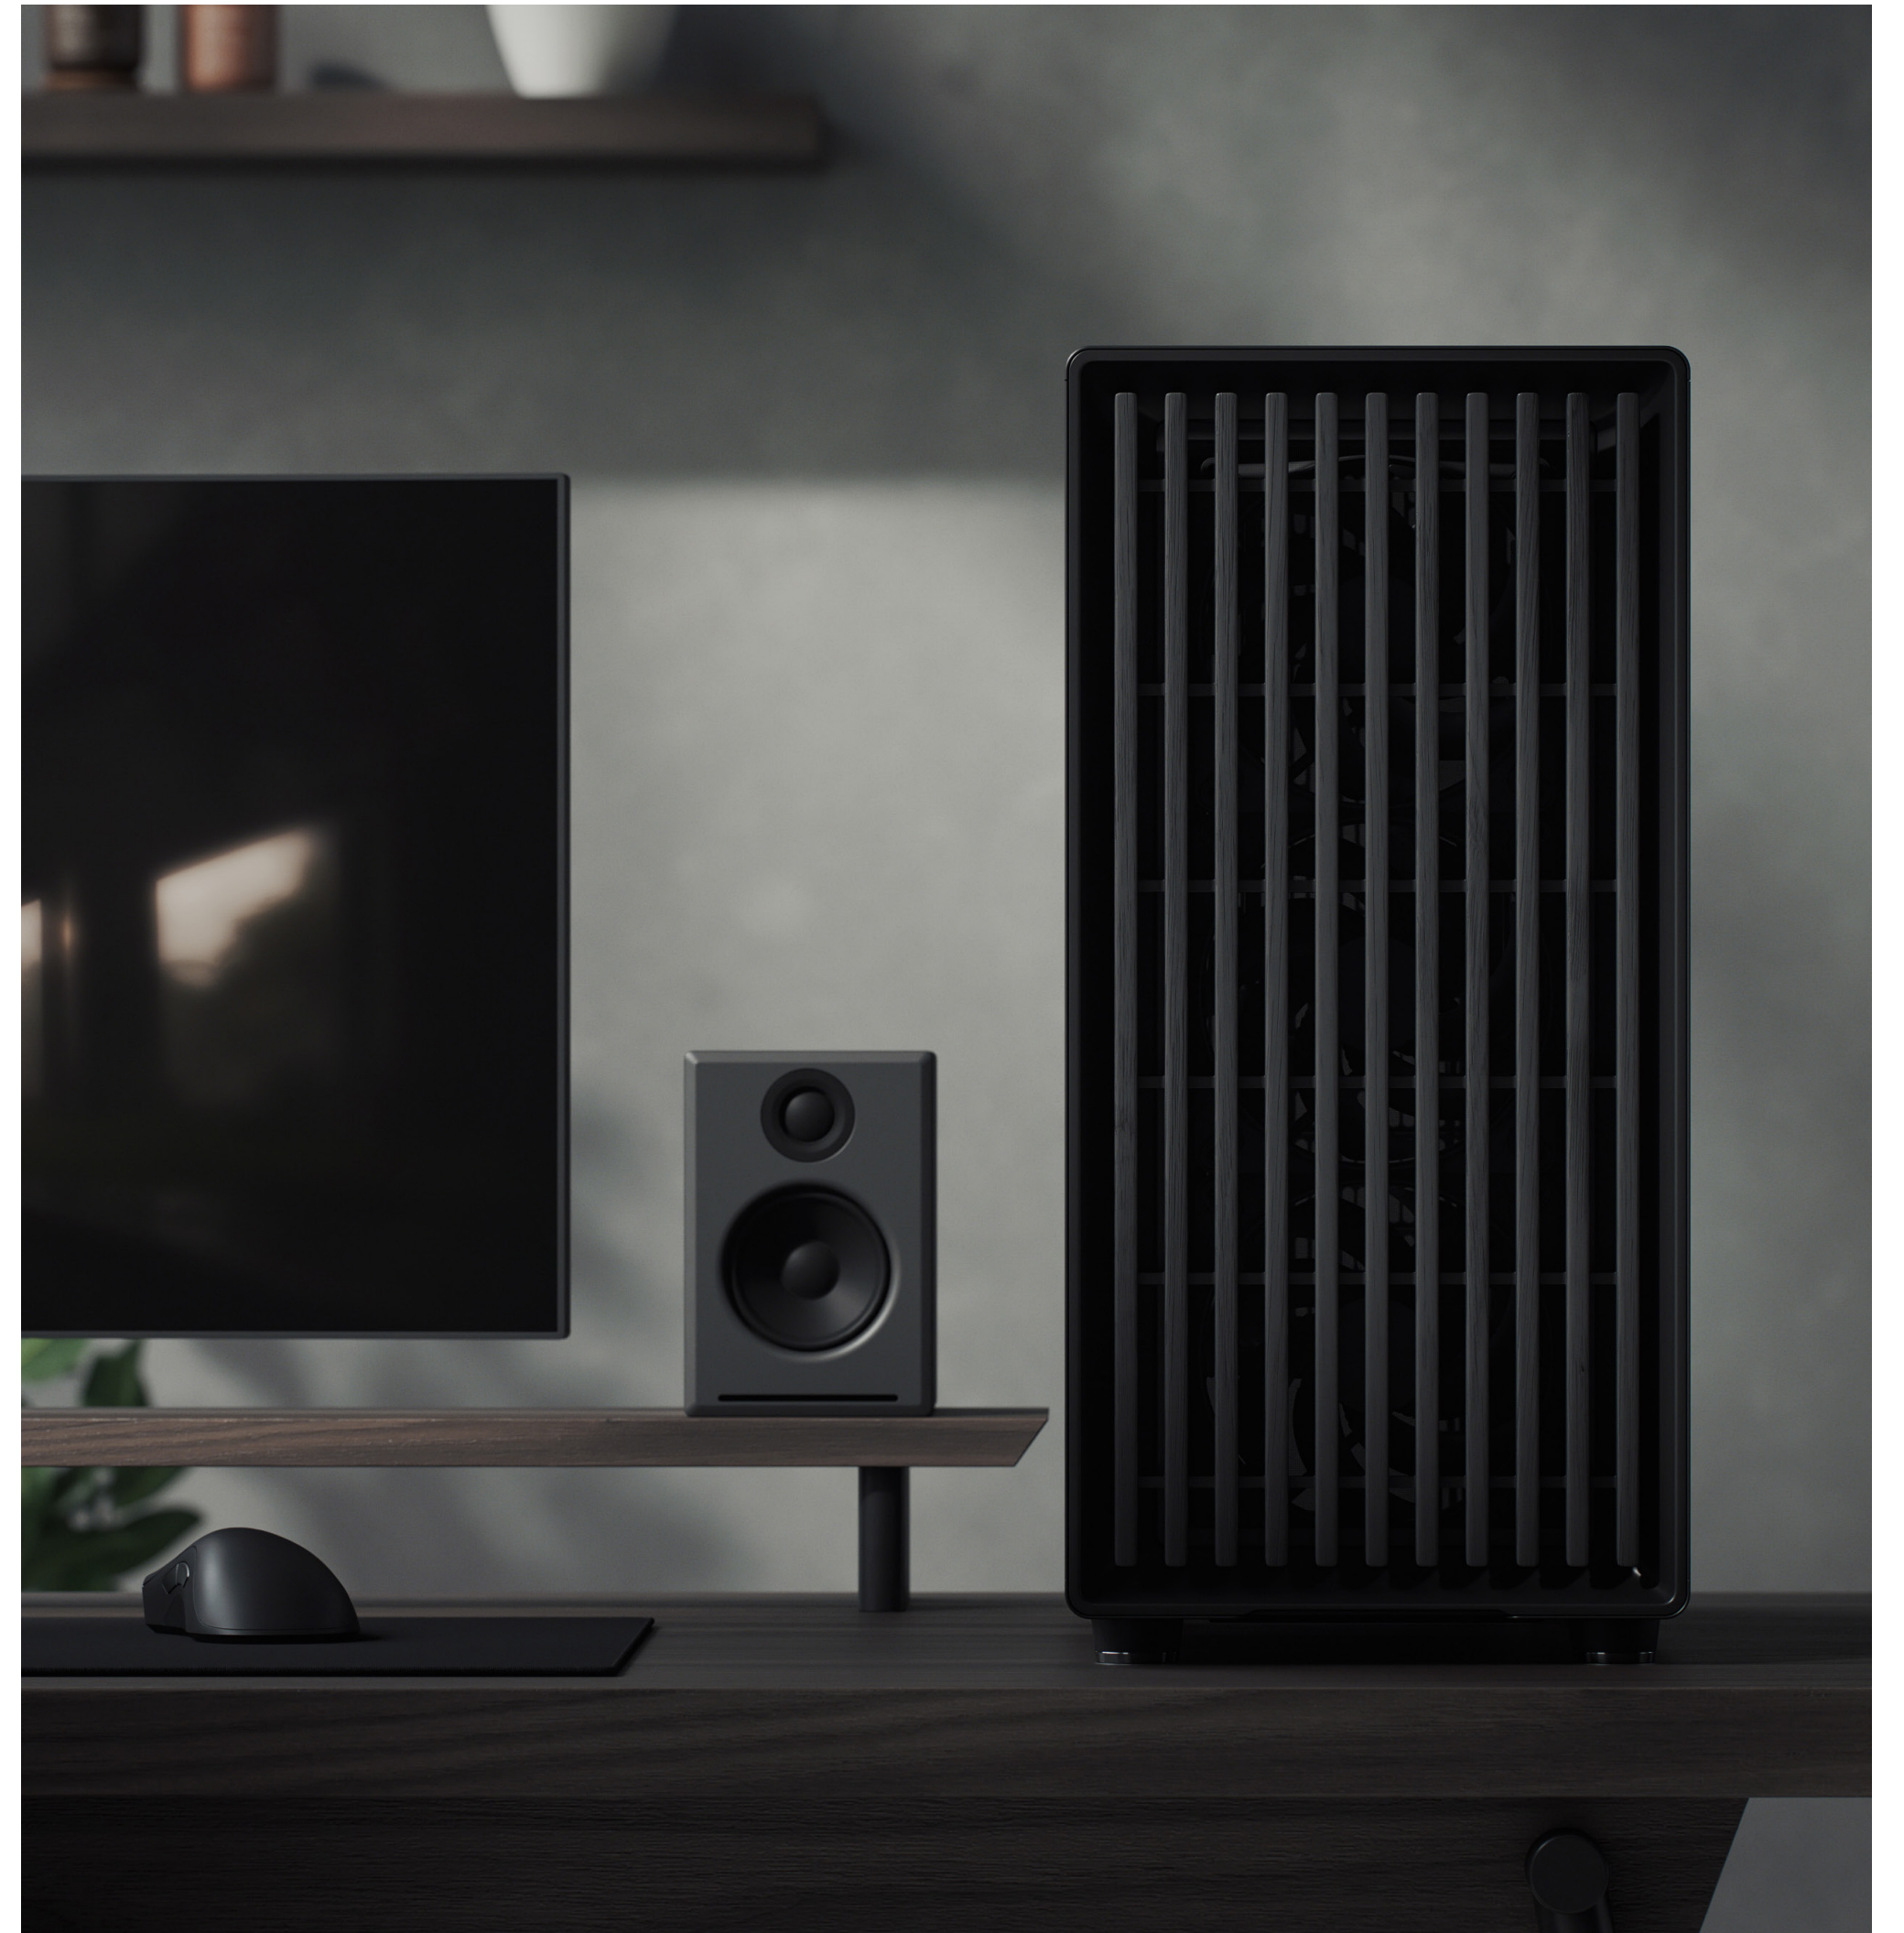

North XL Momentum Edition introduces a performance-driven expression of North's transformative design in a generous form factor, delivering enhanced cooling straight out of the box. Retaining the iconic open front and fine-patterned mesh ventilation, it comes equipped with three high-performance Momentum 14 fans featuring LCP blades for quiet, efficient airflow. A blackened oak front panel, paired with dark alloy accents, creates a cohesive, fully black aesthetic that integrates naturally into the gaming station. Inside, the spacious and intuitive interior supports GPUs up to 413 mm, or up to 380 mm when paired with a 420 mm front radiator, making it an ideal foundation for performance gaming systems.

Key features

- ▶ Experience enhanced cooling with three powerful Momentum 14 fans featuring LCP blades
- ▶ Elevate your gaming station with a blackened oak front and dark alloy design details
- ▶ Maintain strong airflow through the iconic open front and fine-patterned mesh ventilation
- ▶ Support GPUs up to 413 mm, or up to 380 mm when using a 420 mm front radiator
- ▶ Enable advanced cooling with support for front radiators up to 420 mm and top radiators up to 360 mm
- ▶ Access the interior easily with tool-less panels, including a slide-to-remove top with an integrated tab
- ▶ Build ambitious systems with a spacious interior designed for large, high-end components
- ▶ Achieve a cohesive, fully black look that integrates naturally into modern gaming spaces
- ▶ Compatible with E-ATX (up to 275 mm), ATX, mATX, and Mini-ITX standard connector motherboards
- ▶ Connect devices easily with front I/O including USB Type-C, USB Type-A ports, and audio and microphone jacks