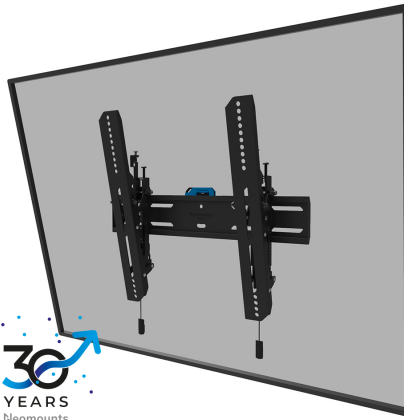

WL35S-850BL14

NEOMOUNTS WL35S-850BL14 TV MOUNT WALL 40-75" - TILTABLE - LOCKABLE - FAST INSTALLATION

SPECIFICATIONS

GENERAL

Min. screen size*	40
Max. screen size*	75
Max. weight	50
Screens	1
Distance to wall	3,5 cm
VESA maximum	400x400 mm
VESA minimum	100x100 mm

FUNCTIE

Type	Tilt
Height adjustment	2 cm
Lockable	Lockable - Security screw included
Tilt (degrees)	12°
Height	42,5 cm
Width	48,4 cm
Depth	3,5 cm
Adjustment type	Micro adjustment

INFORMATION

Series	LEVEL 850
Color	Black
Main material	Steel
Warranty	5 year

Neomounts

Neomounts LEVEL-850 WL35S-850BL14 Tiltable TV mount wall - 40-75" - max 50 kg - VESA 100x100-400x400 - d 3,5 cm - level adjustment - lockable (incl. security screw, excl. lock) - Rapid Install-model incl. fixing template - black

The Neomounts WL35S-850BL14 LEVEL is a tiltable wall mount for flat screens up to 75" with a maximum weight capacity of 50 kg. Height and level adjustment is available for the perfect installation.

The LEVEL-850 wall mount has a depth of 3,3 cm and is suitable for screens that meet VESA hole pattern 100x100 to 400x400mm. It is possible to lock the wall mount using the included anti-theft screw or a padlock (not included).