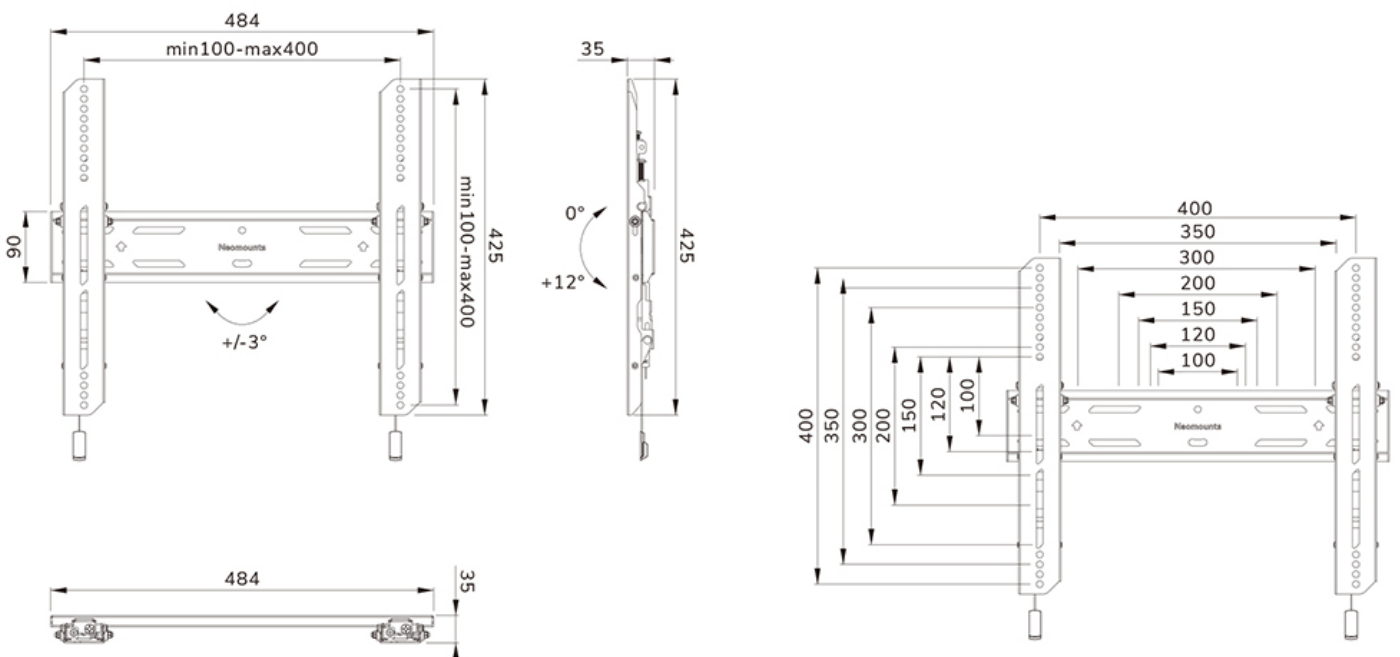

FUNCTIE

Type	Tilt
Height adjustment	2 cm
Lockable	Lockable - Security screw included
Tilt (degrees)	12°
Height	42,5 cm
Width	48,4 cm
Depth	3,5 cm
Adjustment type	Micro adjustment

INFORMATION

Series	LEVEL 850
Color	Black
Main material	Steel
Warranty	5 year

Neomounts

Neomounts LEVEL-850 WL35S-850BL14 Tiltable TV mount wall - 40-75" - max 50 kg - VESA 100x100-400x400 - d 3,5 cm - level adjustment - lockable (incl. security screw, excl. lock) - Rapid Install-model incl. fixing template - black

The Neomounts WL35S-850BL14 LEVEL is a tiltable wall mount for flat screens up to 75" with a maximum weight capacity of 50 kg. Height and level adjustment is available for the perfect installation.

The LEVEL-850 wall mount has a depth of 3,3 cm and is suitable for screens that meet VESA hole pattern 100x100 to 400x400mm. It is possible to lock the wall mount using the included anti-theft screw or a padlock (not included).

WL35S-850BL14

NEOMOUNTS WL35S-850BL14 TV MOUNT WALL 40-75" - TILTABLE - LOCKABLE - FAST INSTALLATION

Neomounts

Measuring unit: mm