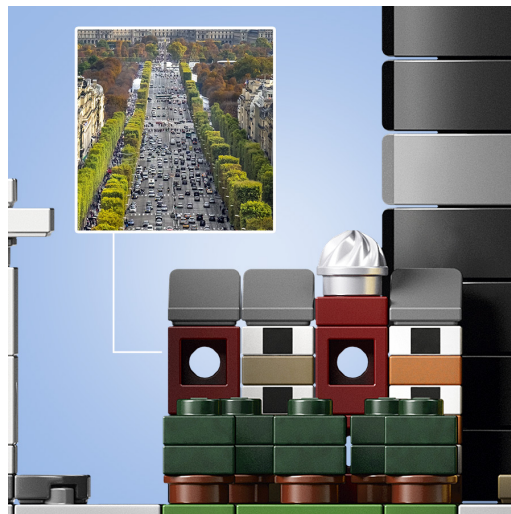

**LEGO** Architecture

**Recreate the splendor of Paris**

Construct the iconic attractions that epitomize the world's most romantic city.

**Perfect for your home or office**

Celebrate the world of architecture with this impressive Paris souvenir.

**LEGO Architecture Paris**

**Arc de Triomphe**

A revered national symbol commissioned by Napoleon in 1806.

**Champs-Élysées**

The most famous avenue in the world.

**Tour Montparnasse**

A soaring skyscraper at the heart of Paris.

**Grand Palais**

Large exhibition and museum complex with a glass dome.

**Eiffel Tower**

The most beloved landmark in Paris and possibly the world.

**Louvre**

The world's largest art museum.

**Lifelike scale and colors**

Features 6 distinctive structures from the Paris skyline plus parkland areas.