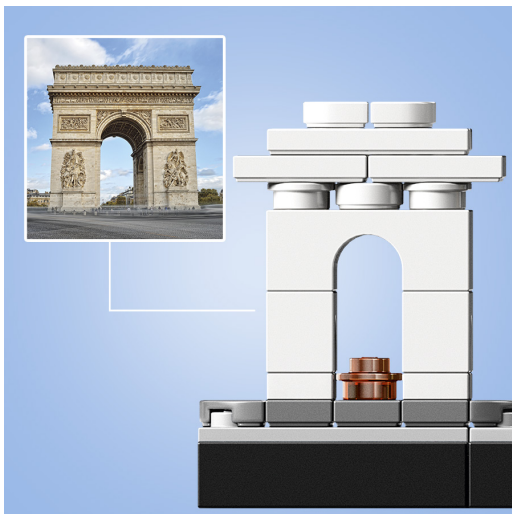

**LEGO** Architecture

**Recreate the splendor of Paris**

Construct the iconic attractions that epitomize the world's most romantic city.

**Perfect for your home or office**

Celebrate the world of architecture with this impressive Paris souvenir.

**LEGO Architecture Paris**

**Arc de Triomphe**

A revered national symbol commissioned by Napoleon in 1806.

**Champs-Élysées**

The most famous avenue in the world.

**Tour Montparnasse**

A soaring skyscraper at the heart of Paris.

**Grand Palais**

Large exhibition and museum complex with a glass dome.

**Eiffel Tower**

The most beloved landmark in Paris and possibly the world.

**Louvre**

The world's largest art museum.

**Lifelike scale and colors**

Features 6 distinctive structures from the Paris skyline plus parkland areas.