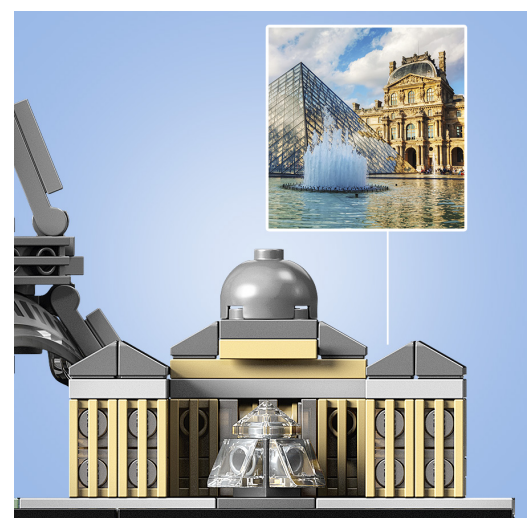

**LEGO** Architecture

**Recreate the splendor of Paris**

Construct the iconic attractions that epitomize the world's most romantic city.

**Perfect for your home or office**

Celebrate the world of architecture with this impressive Paris souvenir.

**LEGO Architecture Paris**

**Arc de Triomphe**

A revered national symbol commissioned by Napoleon in 1806.

**Champs-Élysées**

The most famous avenue in the world.

**Tour Montparnasse**

A soaring skyscraper at the heart of Paris.

**Grand Palais**

Large exhibition and museum complex with a glass dome.

**Eiffel Tower**

The most beloved landmark in Paris and possibly the world.

**Louvre**

The world's largest art museum.

**Lifelike scale and colors**