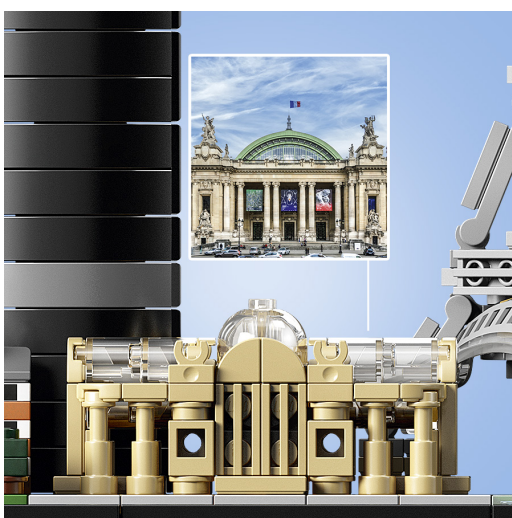

**LEGO** Architecture

**Recreate the splendor of Paris**

Construct the iconic attractions that epitomize the world's most romantic city.

**Perfect for your home or office**

Celebrate the world of architecture with this impressive Paris souvenir.

**LEGO Architecture Paris**

**Arc de Triomphe**

A revered national symbol commissioned by Napoleon in 1806.

**Champs-Élysées**

The most famous avenue in the world.

**Tour Montparnasse**

A soaring skyscraper at the heart of Paris.

**Grand Palais**

Large exhibition and museum complex with a glass dome.

**Eiffel Tower**

The most beloved landmark in Paris and possibly the world.

**Louvre**

The world's largest art museum.

**Lifelike scale and colors**

Features 6 distinctive structures from the Paris skyline plus parkland areas.