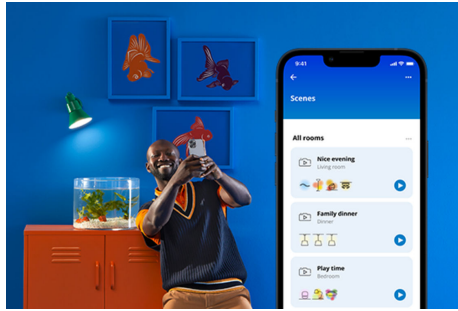

PRODUCT HIGHLIGHTS

- Full colour smart bulb
- Up to 1521 lumens
- Easy plug and play
- Control with app or voice

Smart lighting functionalities easy to set up

Enjoy the benefits of smart features instantly, just by connecting your WiZ light to your Wi-Fi network. Control lights easily when you're away from home and scheduling lights to go on and off automatically. No need to install additional hardware such as hub or gateway!

Exclusive SpaceSense™ light that turns on with movement

WiZ's SpaceSense technology turns your lights into motion sensors. With a minimum of two WiZ lights in a room, you can activate the SpaceSense feature in the WiZ app and get the lights to turn on and off automatically with motion detection. It's simple. It's SpaceSense. It's WiZ.

Monitor your energy consumption

Get an overview of the energy consumption of your lights with the WiZ app. Easily access a weekly or daily report to help you stay on top of your energy consumption at home.

Create your perfect light scene

Make your own mix of different colour and white lights modes to create the perfect light ambience for your daily moment. Simply save your new Scene and select it anytime with the WiZ app or voice.