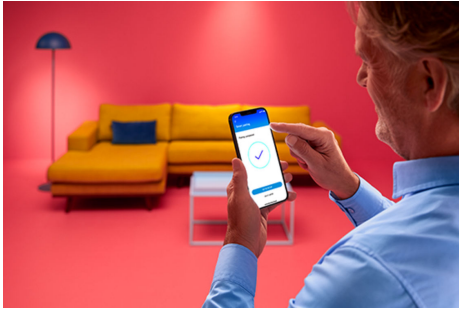

Bulb 100W A67 E27

Colour, colour, colour, colour, colour chameleon! Don't let the standard A67 shape fool you: there's nothing standard about the light that comes out of these large-format LED powerhouses. Choose from millions of colours to match whatever you've got going on – whether it's a rollicking party, an elegant dinner or chilling on the couch with a good movie – or create schedules to automatically transition to the perfect ambiance as your needs and moods change. All Wi-Fi controllable using the WiZ app, WiZ remote or even your voice.

PRODUCT HIGHLIGHTS

- Full colour smart bulb
- Up to 1521 lumens
- Easy plug and play
- Control with app or voice

Smart lighting functionalities easy to set up

Enjoy the benefits of smart features instantly, just by connecting your WiZ light to your Wi-Fi network. Control lights easily when you're away from home and scheduling lights to go on and off automatically. No need to install additional hardware such as hub or gateway!

Create your perfect light scene

Make your own mix of different colour and white lights modes to create the perfect light ambience for your daily moment. Simply save your new Scene and select it anytime with the WiZ app or voice.

Millions of colours and changing light modes to make your day

Choose any light colour you like or simply apply a dynamic light mode that we've designed for you. Fireplace or Ocean, for example, will help you create an amazing atmosphere and lift your mood.