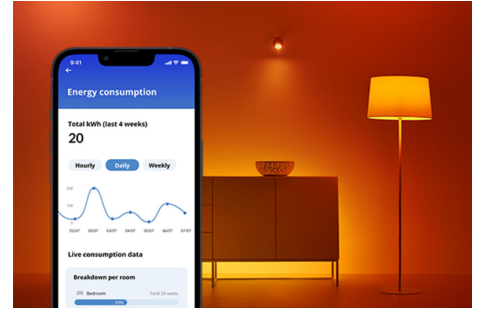

Bulb 100W A67 E27

Colour, colour, colour, colour, colour chameleon! Don't let the standard A67 shape fool you: there's nothing standard about the light that comes out of these large-format LED powerhouses. Choose from millions of colours to match whatever you've got going on – whether it's a rollicking party, an elegant dinner or chilling on the couch with a good movie – or create schedules to automatically transition to the perfect ambiance as your needs and moods change. All Wi-Fi controllable using the WiZ app, WiZ remote or even your voice.

PRODUCT HIGHLIGHTS

- Full colour smart bulb
- Up to 1521 lumens
- Easy plug and play
- Control with app or voice

Smart lighting functionalities easy to set up

Enjoy the benefits of smart features instantly, just by connecting your WiZ light to your Wi-Fi network. Control lights easily when you're away from home and scheduling lights to go on and off automatically. No need to install additional hardware such as hub or gateway!

Exclusive SpaceSense™ light that turns on with movement

WiZ's SpaceSense technology turns your lights into motion sensors. With a minimum of two WiZ lights in a room, you can activate the SpaceSense feature in the WiZ app and get the lights to turn on and off automatically with motion detection. It's simple. It's SpaceSense. It's WiZ.

Create your perfect light scene

Make your own mix of different colour and white lights modes to create the perfect light ambience for your daily moment. Simply save your new Scene and select it anytime with the WiZ app or voice.