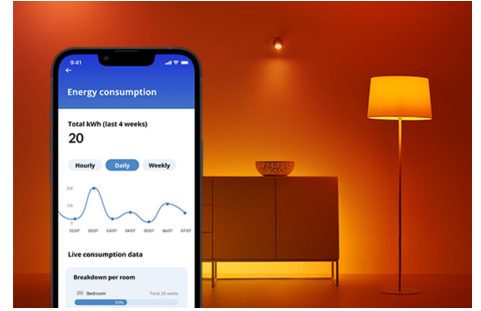

Monitor your energy consumption

Get an overview of the energy consumption of your lights with the WiZ app. Easily access a weekly or daily report to help you stay on top of your energy consumption at home.