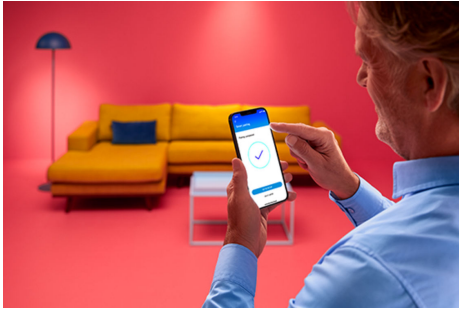

# Candle 40 W C37 E14 x2

Bring human-centric lighting into your life with this smart WiZ LED candle-shape bulb. Apply different shades of warm to cool white to help you focus or relax. You can set a schedule to turn lights on and off according to your daily or weekly routines, control with your smartphone or your voice and have remote access to your lights even when you're away. WiZ lights connect to your existing Wi-Fi, no additional hardware is needed.

## PRODUCT HIGHLIGHTS

- Tunable white smart bulb
- Up to 470 lumens
- Easy plug and play
- Control with app or voice

### Smart lighting functionalities easy to set up

Enjoy the benefits of smart features instantly, just by connecting your WiZ light to your Wi-Fi network. Control lights easily when you're away from home and scheduling lights to go on and off automatically. No need to install additional hardware such as hub or gateway!

### Create your perfect light scene

Make your own mix of different colour and white lights modes to create the perfect light ambience for your daily moment. Simply save your new Scene and select it anytime with the WiZ app or voice.