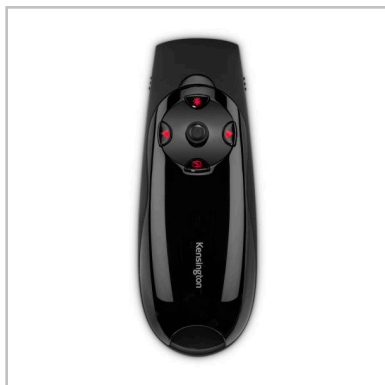

## Presenter Expert™ Wireless Cursor Control with Red Laser

K72425EU

### Product Description

Own what professionals use to take control of the room — and a laptop's cursor — with the Expert Wireless Presenter with Red Laser Pointer & Cursor Control. Sometimes pointing just isn't enough. With a simple flick of a switch, you toggle between presentation and cursor control modes. The wireless 2.4GHz receiver stores conveniently inside the remote, and since it's uniquely paired, you don't have to worry about device interference.

### Features

- Cursor control joystick lets you use the presenter like a mouse, moving cursor up/down and left/right.
- Red laser pointer
- Backlit button controls move slides forward/back, black out screen and activate the red laser pointer
- Extended 150-foot wireless range to roam the room
- Internal storage for wireless USB receiver so it won't get lost
- Plug & Play 2.4GHz USB wireless connection
- Comfortable grip with special contours for the hand
- Compatible with Windows 10, 8.1, 8, 7 and Mac OS X

### General information

Colour	Black
--------	-------