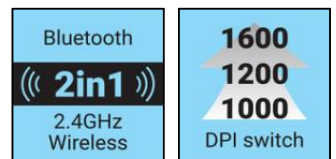

Sandberg®

Wireless Mouse Pro Recharge

Varunr:

631-02

EAN:

5705730631023