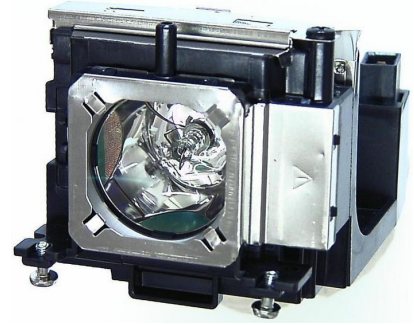

MPN: ML12586

Projector Lamp for Eiki 220 Watt, 2000 Hours fit for Eiki Projector LC-XBL20, LC-XBL25, LC-XBL30

CoreParts offer a wide range of good Quality Projector Lamps for competitive prices, all manufactured by high quality, certified and trusted suppliers.

- High Quality
- Tested and certified
- Matching Performance
- Reliable with 12 months Warranty

Specifications

Features	Brand compatibility	EIKI
	Bulb power	220 W
	Compatibility	LC-XBL20, LC-XBL25, LC-XBL30
	Service life of lamp	2000 h
Technical details	Quantity per pack	1 pc(s)
Vendor information	Brand Name	CoreParts
	Warranty	1 Year(s)
Weight & dimensions	Package type	Box