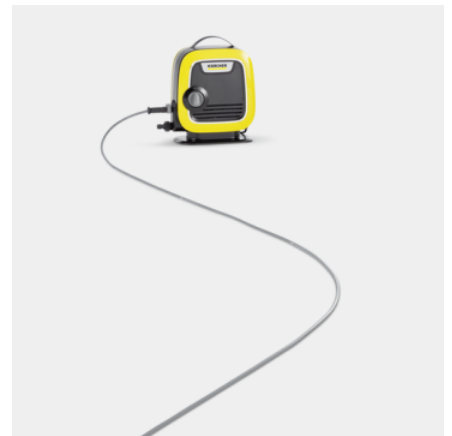

K MINI

Kärcher's smallest pressure washer removes dirt in no time at all and, thanks to it being lightweight and a practical size, it can be transported and stored easily.

Order no.

1.600-054.0

- Compact and lightweight pressure washer for flexible cleaning
- Convenient storage options for cable and accessories for maximum tidiness
- Extra-thin and flexible PremiumFlex high-pressure hose combats annoying knots and ensures maximum freedom of movement when cleaning

■ included in the scope of supply.

Compact and lightweight device

- Can easily be stored in inside as well as outside areas.
- Easy to transport for flexible cleaning.

Detachable accessory holder

- Convenient and space-saving storage.